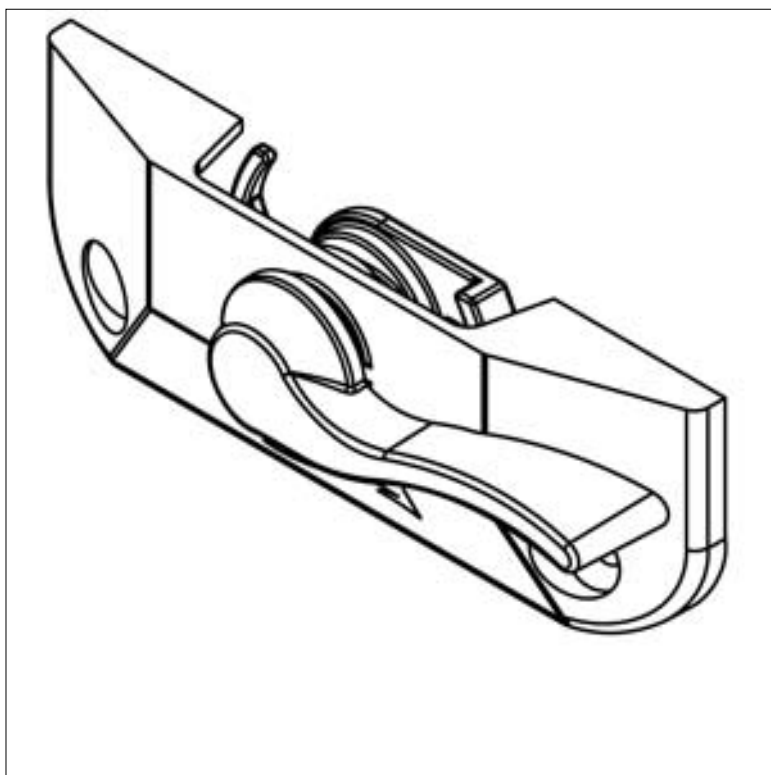

Uncategorized

www.visionhardware.com

Uncategorized

Model Number:

9722FC-KBW

Description:

SASH LOCK,SURFACE MOUNT,2.062" C/L,0.688" SET BACK,#6 SCREW,LOW PROFILE,NON HOODED(L-BLUE WHITE)

Sales Contact: