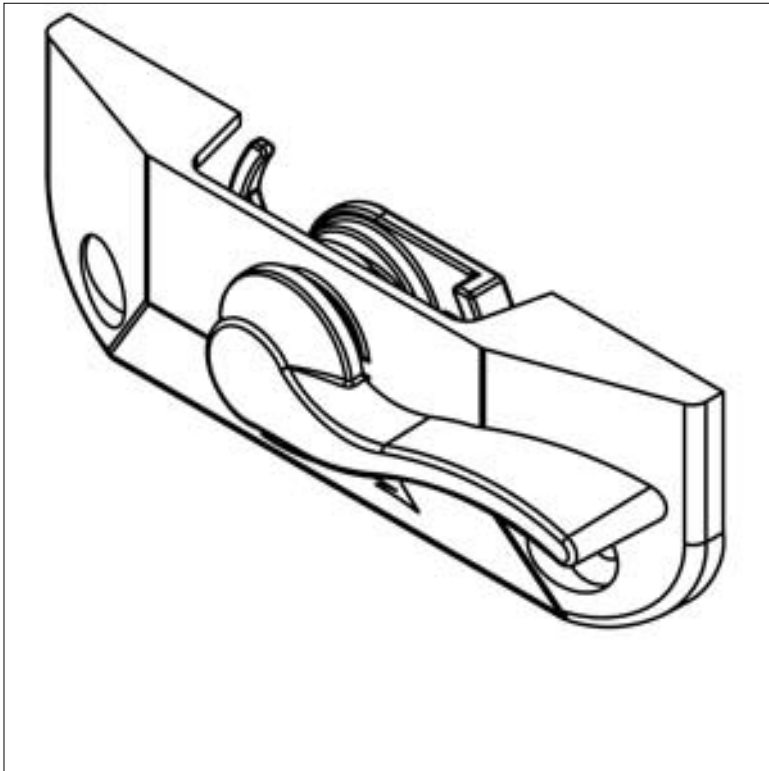

Uncategorized

www.visionhardware.com

Uncategorized

Model Number:
9722FC-KBW

Description:
SASH LOCK,SURFACE MOUNT,2.062" C/L,0.688" SET BACK,#6
SCREW,LOW PROFILE,NON HOODED(L-BLUE WHITE)

Sales Contact:
(800) 220-4756
sales@visionhardware.com