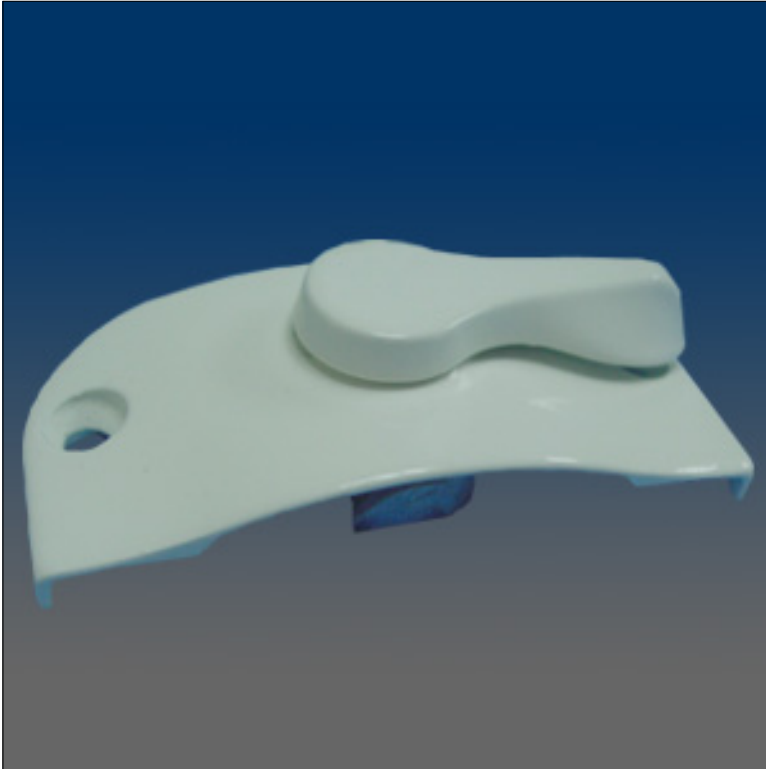

Clearance

www.visionhardware.com

Model Number:
680AWA-MEW

Material:
N.A.

Description:
Sash lock, surface mount, 2.25" C/L, .39" set back, #8 screw, hooded, FER compliant, 600 series, FER= Forced Entry Resistance