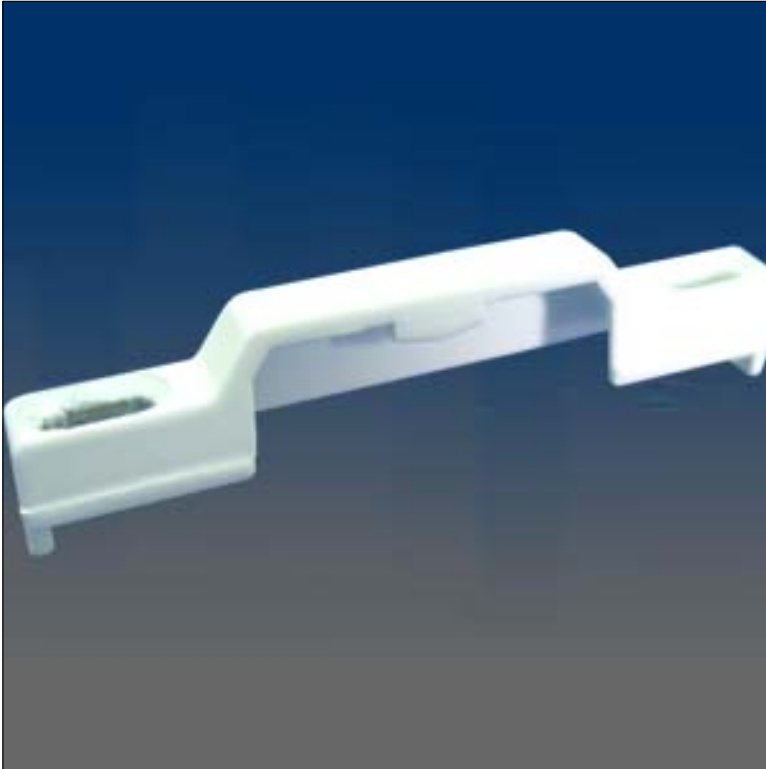

Clearance

www.visionhardware.com

Model Number:
9383BW

Material:
ZINC

Description:
Keeper, sash, surface mount, #5 screw, 2.22" C/L, closed back,
material: zinc alloy, pronged

Clearance

Limited quantities and special pricing on locks, keepers, screen hardware, and more!