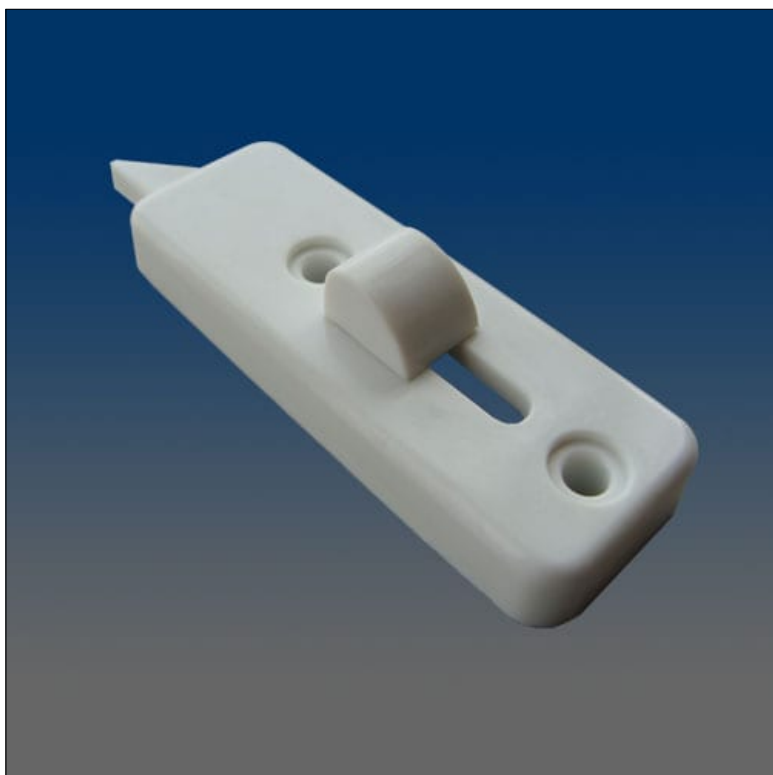

End Rail Caps

www.visionhardware.com

End Rail Caps

Model Number:

2811-L/R

Material:

PLASTIC

Description: