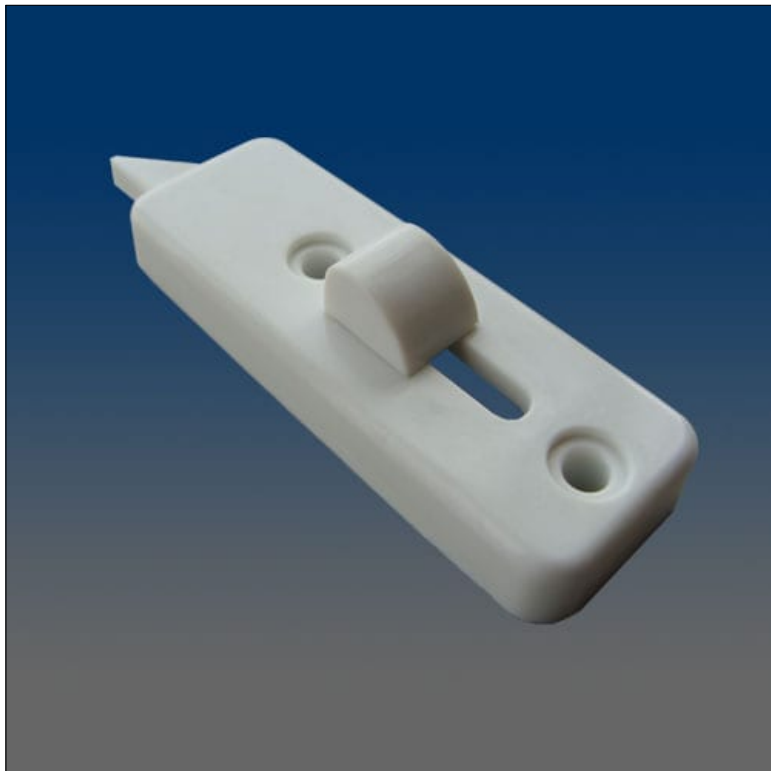

End Rail Caps

www.visionhardware.com

End Rail Caps

Model Number:

2811EWB

Material:

PLASTIC

Description: