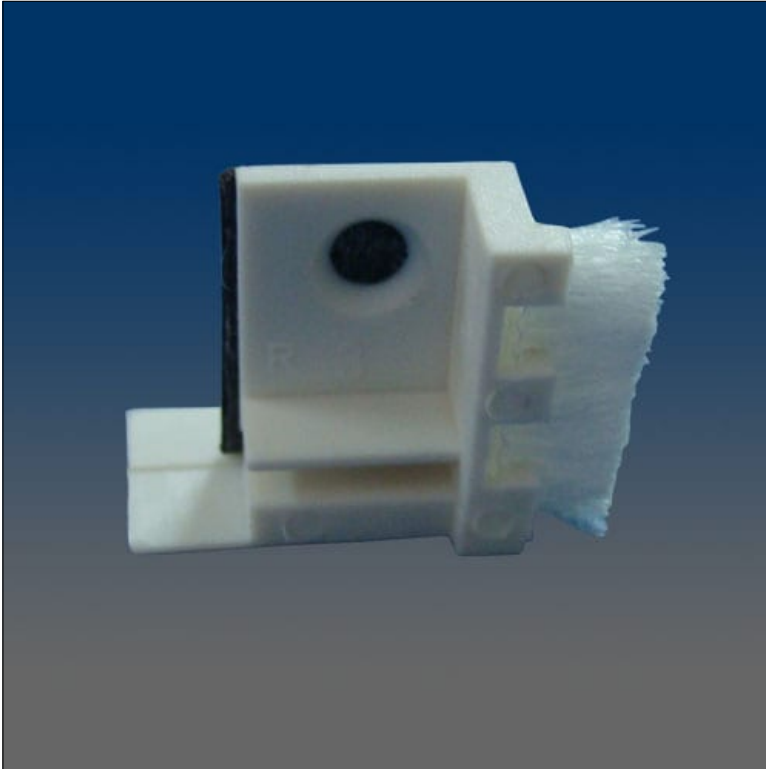

Miscellaneous

www.visionhardware.com

Miscellaneous

Model Number:
19553R

Material:
PLASTIC

Description:
DUST PATCH PLATE/WITH ADHESIVE RIGHT

Sales Contact:
(800) 220-4756
sales@visionhardware.com

500 Metuchen Road
South Plainfield NJ 07080