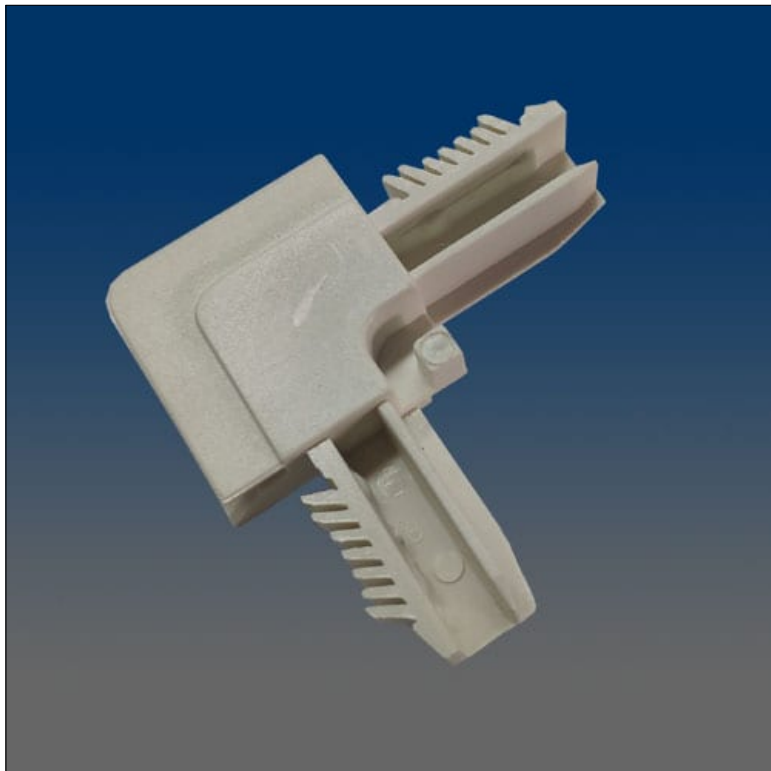

Screen Hardware

www.visionhardware.com

Screen Hardware

Model Number:

10392L

Material:

PLASTIC

Description:

PLASTIC SCREEN CORNER,FLANGED,WITH PULLING RING-LEFT

Sales Contact:

(800) 220-4756

sales@visionhardware.com

500 Metuchen Road
South Plainfield NJ 07080