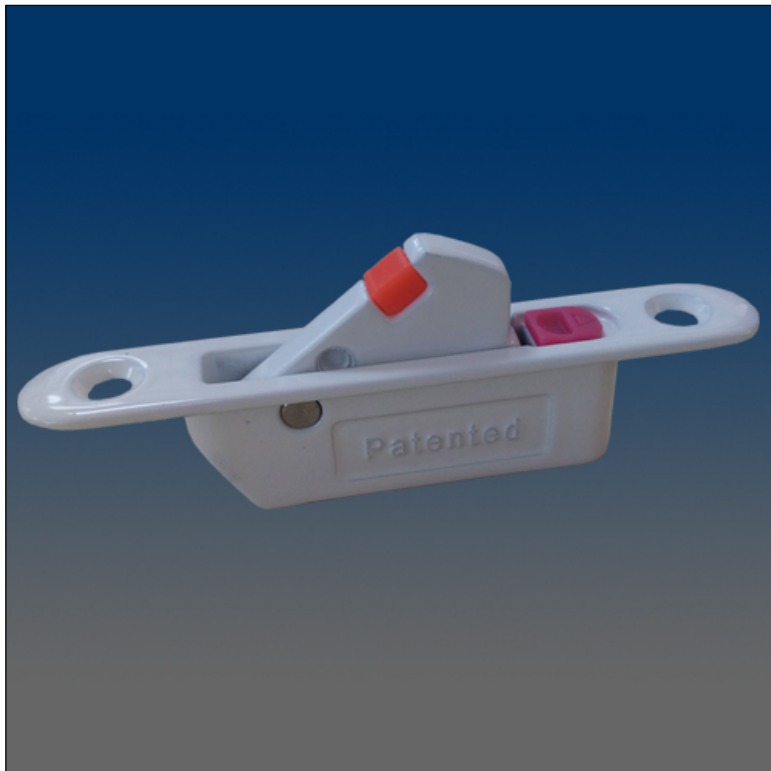

WOCD

www.visionhardware.com

WOCD

Model Number:

1794

Description:

Dual action window opening control device(WOCD) version of 1766 with same slot size as 1766 (1.89 x .323 x .650")

Sales Contact: