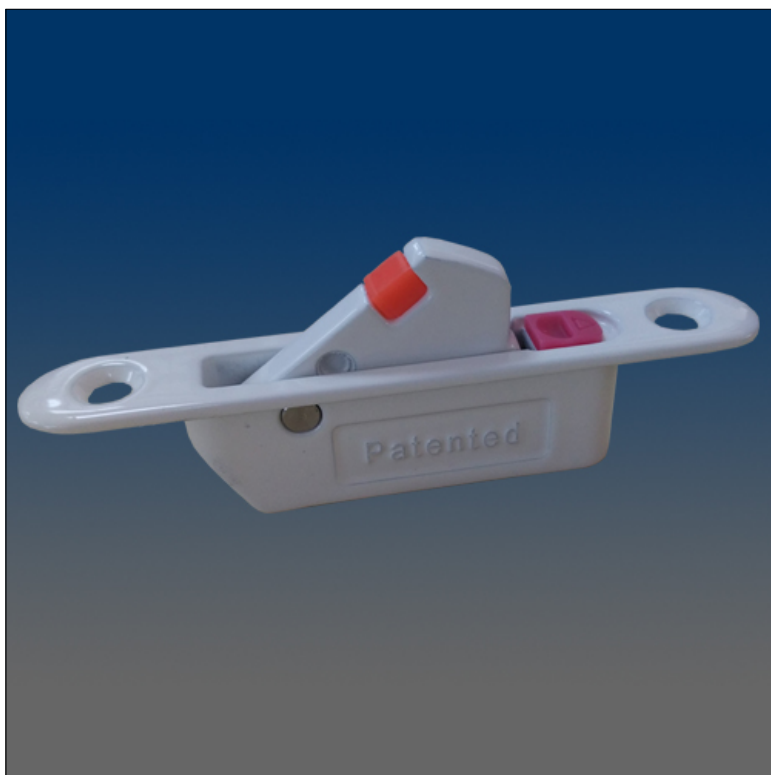

WOCD

www.visionhardware.com

WOCD

Model Number:

1794

Description:

Dual action window opening control device(WOCD) version of 1766 with same slot size as 1766 (1.89 x .323 x .650")

Sales Contact: