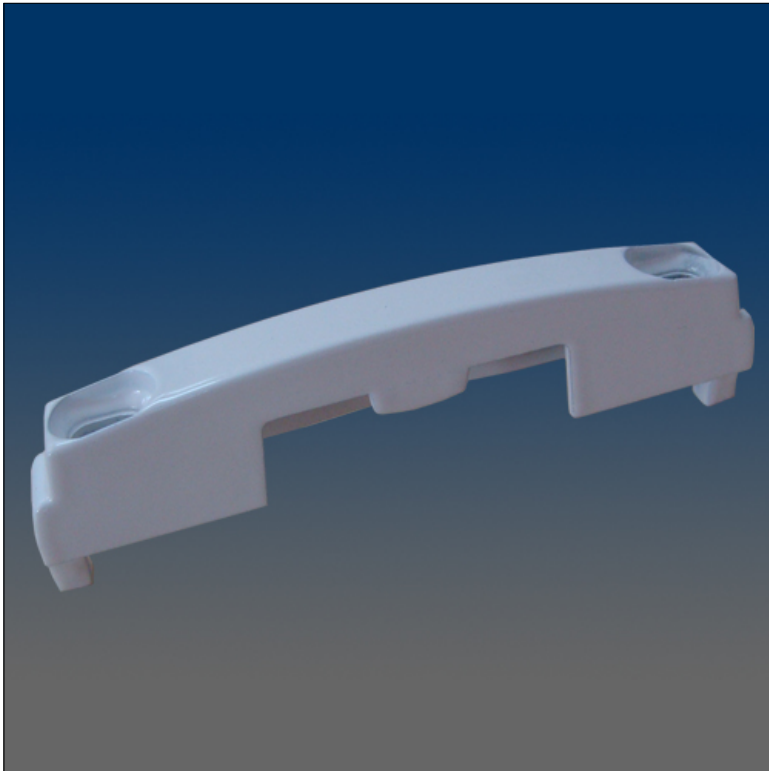

Keepers

www.visionhardware.com

Keepers

Model Number:

8255

Material:

ZINC

Description:

Keeper,surface mount,C/L 2.062, #6 screw used, matches with 3253A-L&R

Sales Contact:

(800) 220-4756
sales@visionhardware.com

500 Metuchen Road
South Plainfield NJ 07080