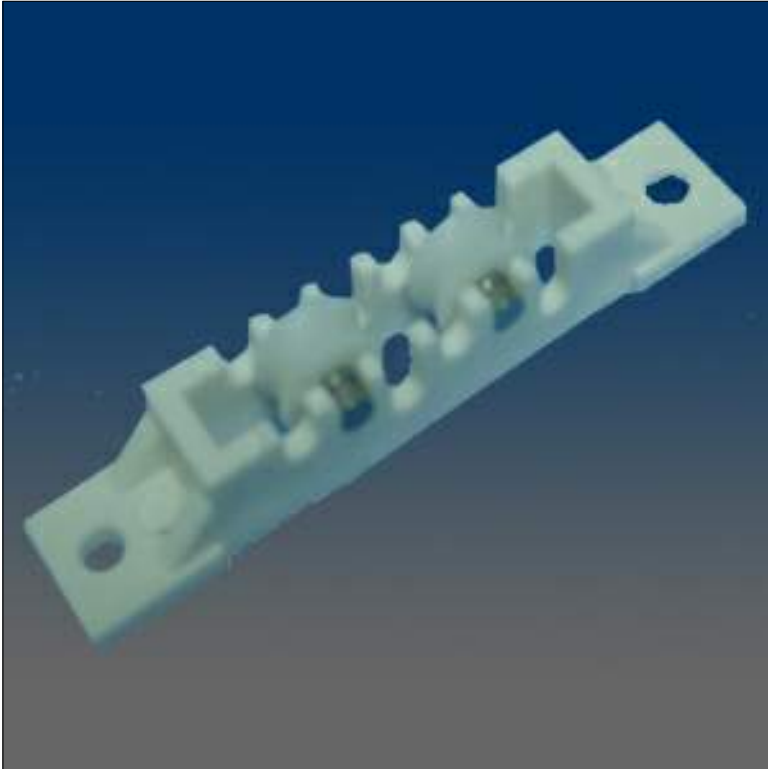

Rollers

www.visionhardware.com

Rollers

Model Number:
1138

Material:
COMPOSITE

Description:
Roller, tandem, plastic radiused wheel, stainless steel axle

Sales Contact:
(800) 220-4756
sales@visionhardware.com