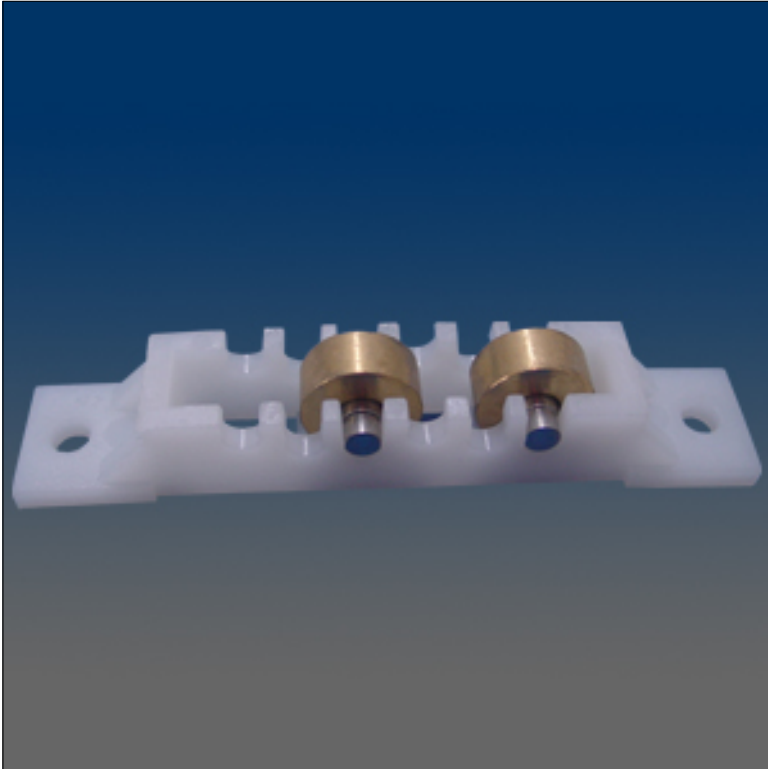

Rollers

www.visionhardware.com

Rollers

Model Number:
11542

Material:
COMPOSITE

Description:
adjustable roller, screw mount, brass wheel, SS axle, deep notch

Sales Contact:
(800) 220-4756
sales@visionhardware.com