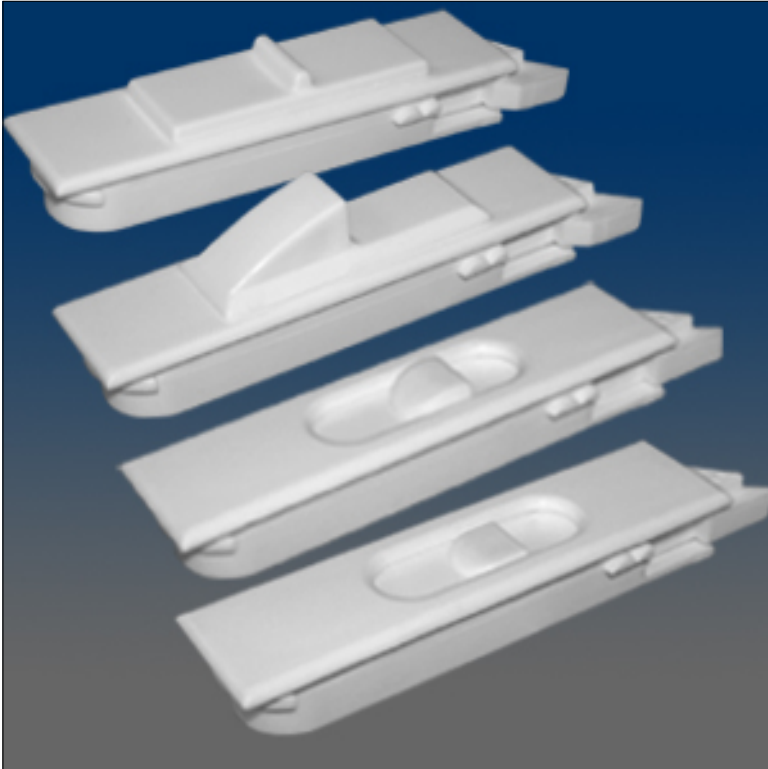

Tilt Latches

www.visionhardware.com

Tilt Latches

Model Number:

2780

Material:

PLASTIC

Description:

Tilt latch, flush mount, square ended housing, Inquire about various buttons and offsets.

Sales Contact:

(800) 220-4756
sales@visionhardware.com

500 Metuchen Road
South Plainfield NJ 07080