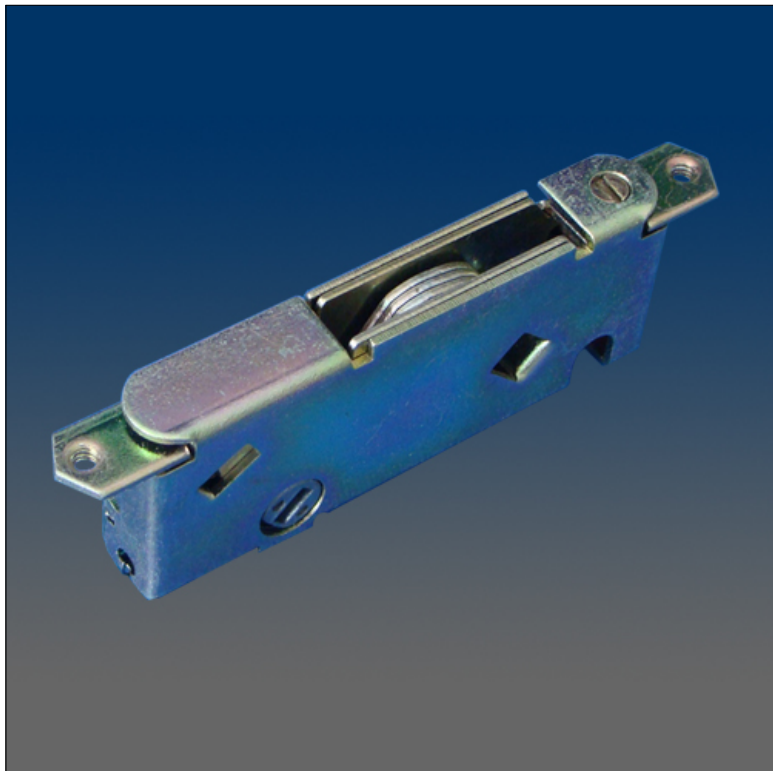

Patio Door

www.visionhardware.com

Patio Door

Model Number:

PM510A

Description:

Mortise, single point, yellow dichromate, without face plate, 3.681" hole space

Sales Contact: