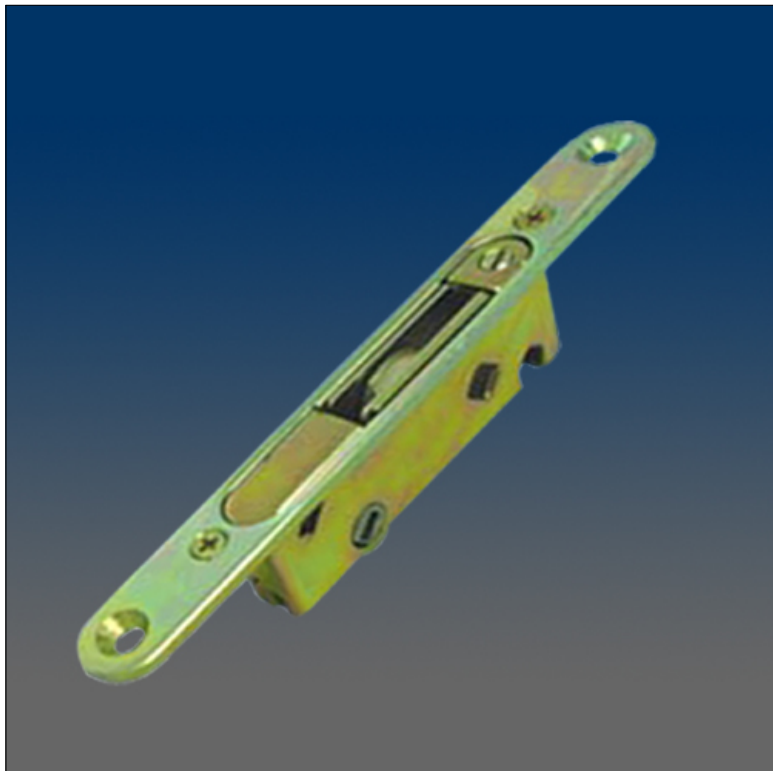

Patio Door

www.visionhardware.com

Patio Door

Model Number:

PM500B

Description:

Mortise, single point, yellow dichromate, with long top plate PM502 attached, 5.374" hole space

Sales Contact: