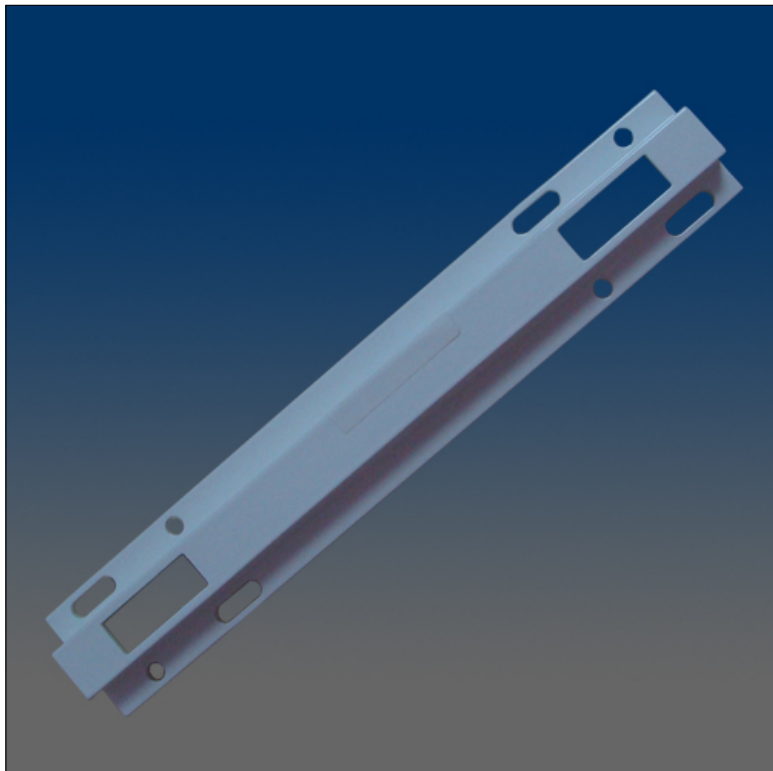

Patio Door

www.visionhardware.com

Patio Door

Model Number:

PM466

Material:

ALUMINUM

Description:

Keeper, aluminum, extruded, .675" high, for double point mortise

Sales Contact:

(800) 220-4756

sales@visionhardware.com

500 Metuchen Road
South Plainfield NJ 07080