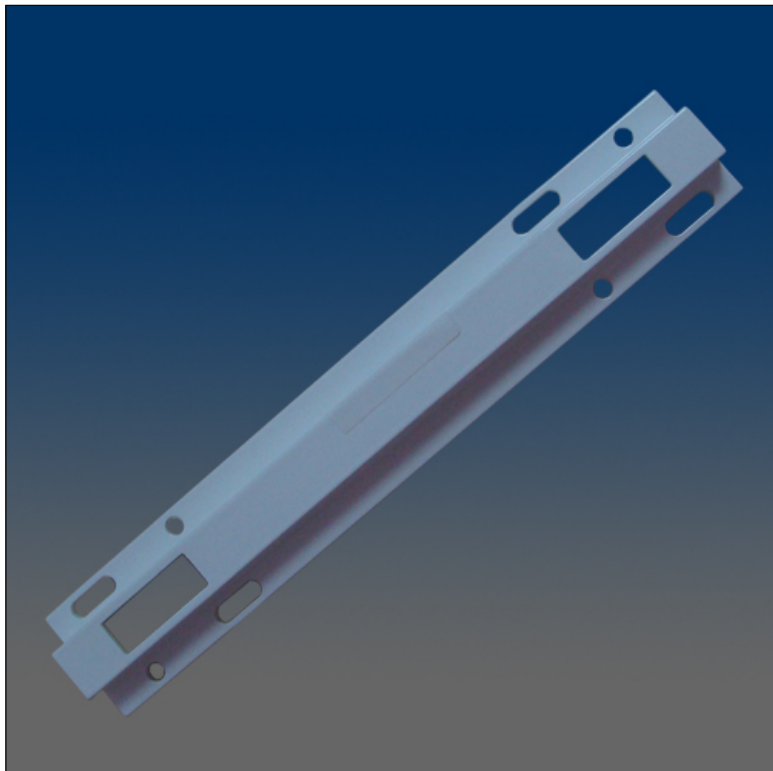

Patio Door

www.visionhardware.com

Patio Door

Model Number:

PM466

Material:

ALUMINUM

Description:

2 point keeper, aluminum, .675"

Sales Contact:

(800) 220-4756

sales@visionhardware.com

500 Metuchen Road
South Plainfield NJ 07080