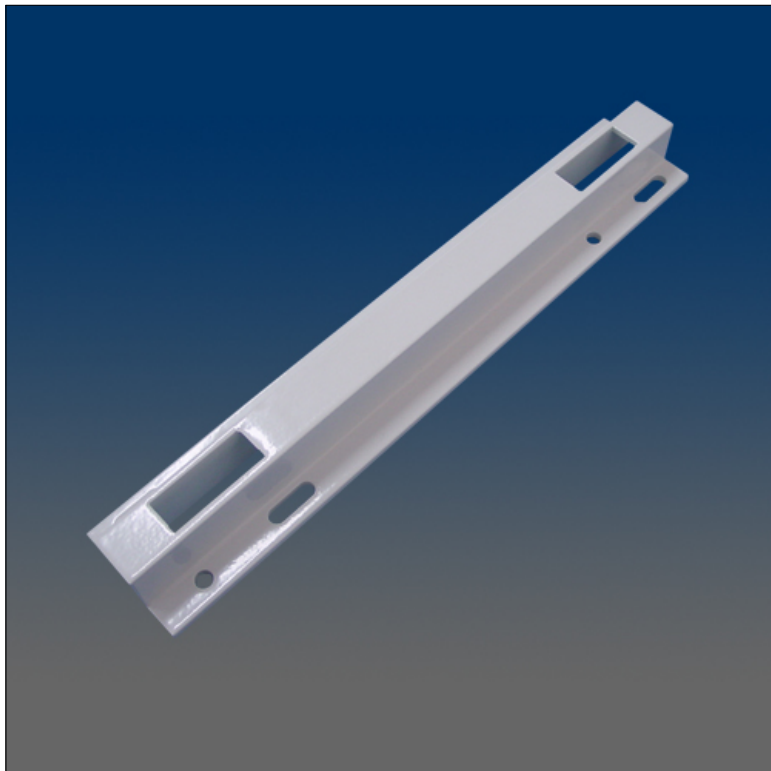

Patio Door

www.visionhardware.com

Patio Door

Model Number:

PM461

Material:

ALUMINUM

Description:

Keeper, aluminum, extruded, .8" high, for double point mortise

Sales Contact:

(800) 220-4756
sales@visionhardware.com

500 Metuchen Road
South Plainfield NJ 07080