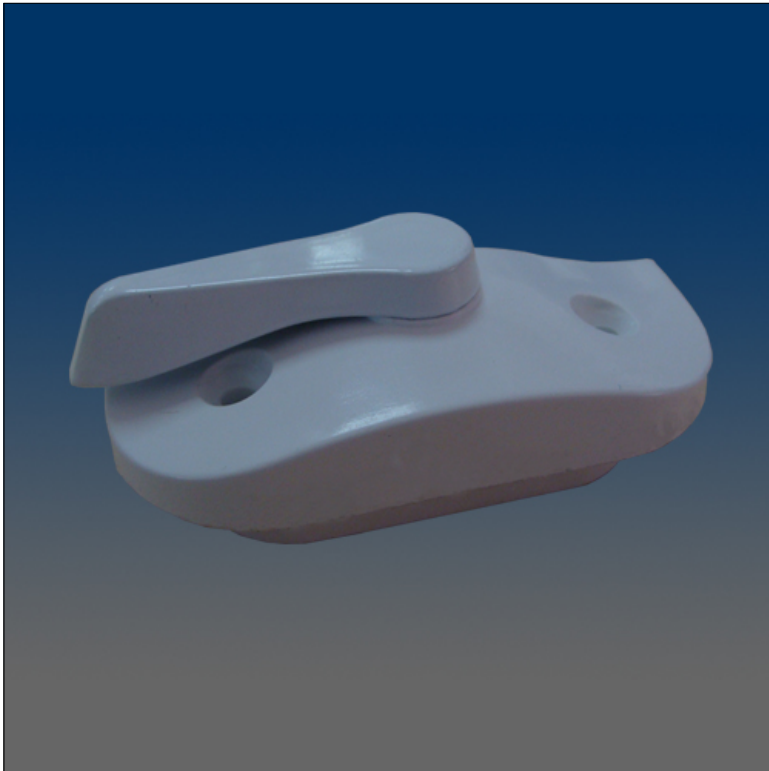

Locks

www.visionhardware.com

Locks

Model Number:
36702B

Material:
Zinc/ Plastic

Description:
Hybrid recessed GT sash lock

Sales Contact:
(800) 220-4756
sales@visionhardware.com

500 Metuchen Road
South Plainfield NJ 07080