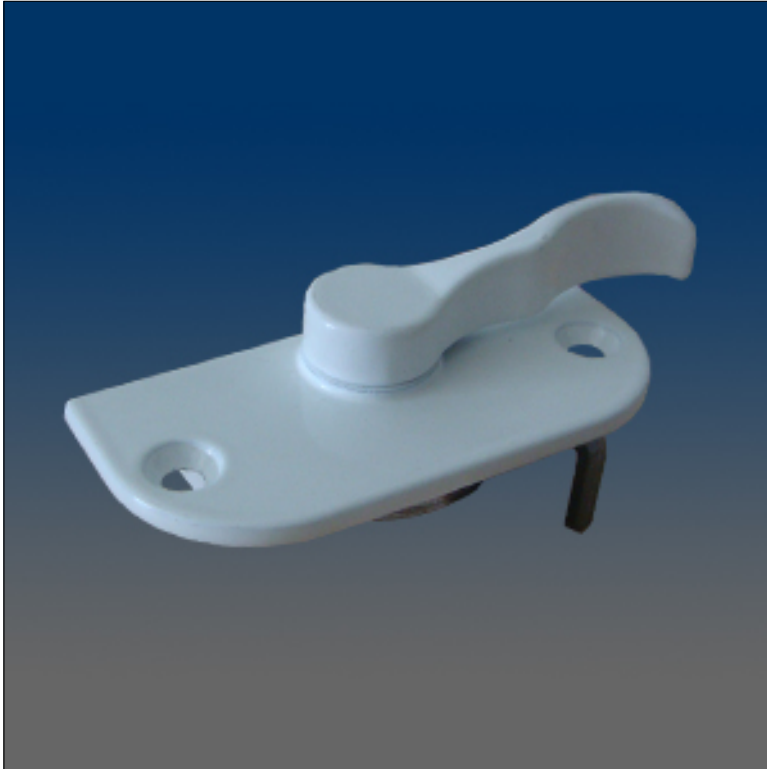

Locks

www.visionhardware.com

Locks

Model Number:
3271-LR

Material:
ZINC

Description:
Sash Lock for Lock/Latch Combo, recessed, handed

Sales Contact:
(800) 220-4756
sales@visionhardware.com

500 Metuchen Road
South Plainfield NJ 07080