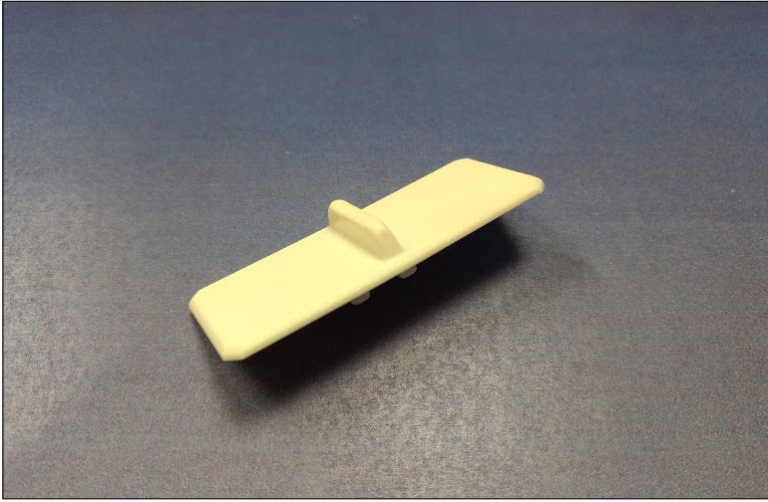

Tilt Latches

www.visionhardware.com

Tilt Latches

Model Number:

2827

Material:

PLASTIC

Description: