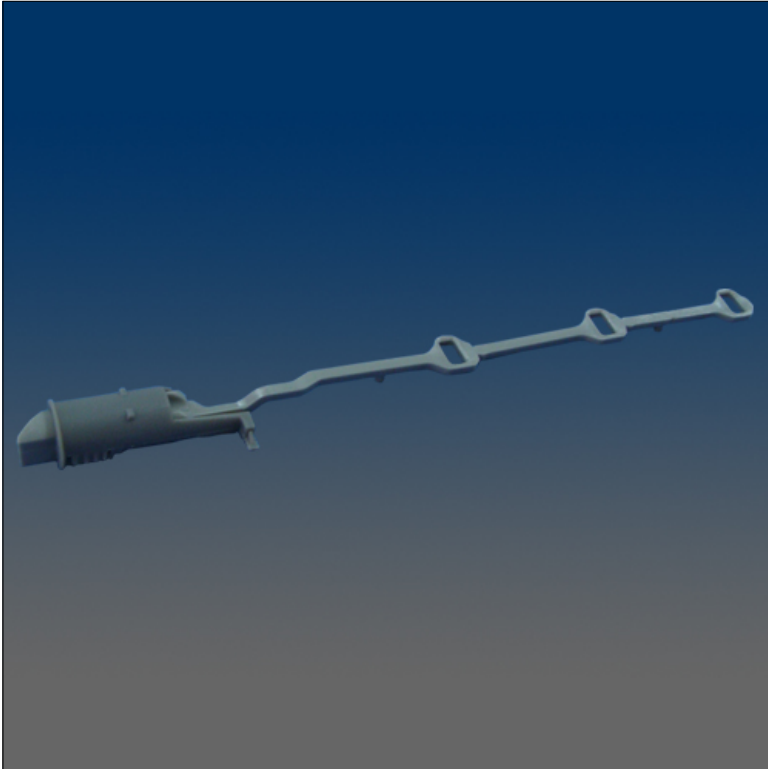

Tilt Latches

www.visionhardware.com

Tilt Latches

Model Number:

7100

Material:

PLASTIC

Description:

Tilt Latch for Lock/Latch Combo for vinyl window

Sales Contact:

(800) 220-4756
sales@visionhardware.com

500 Metuchen Road
South Plainfield NJ 07080