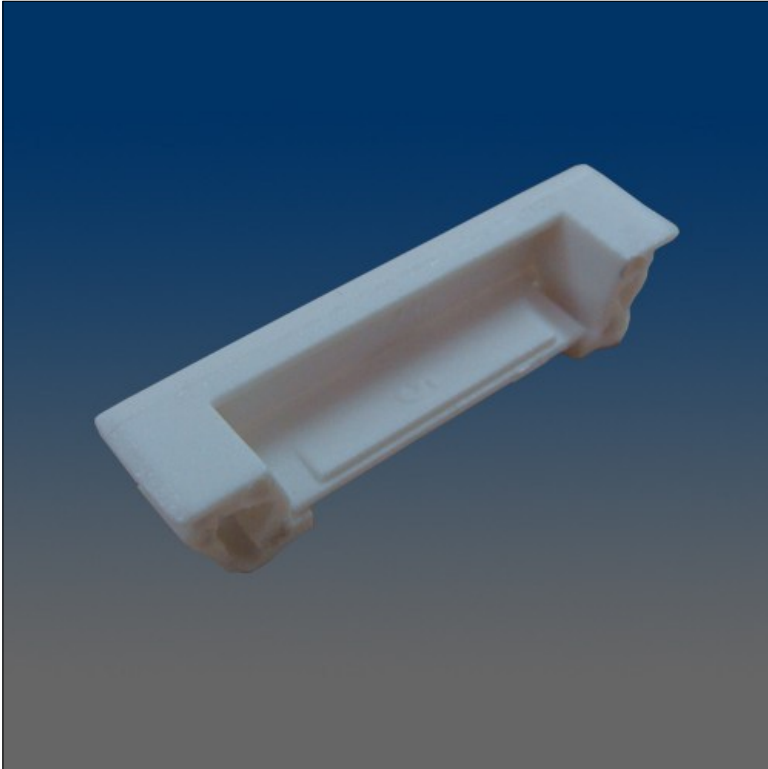

Weep Hole Covers

www.visionhardware.com

Weep Hole Covers

Model Number:
1245

Material:
PLASTIC

Description:
Weep Cover

Sales Contact:
(800) 220-4756
sales@visionhardware.com

500 Metuchen Road
South Plainfield NJ 07080