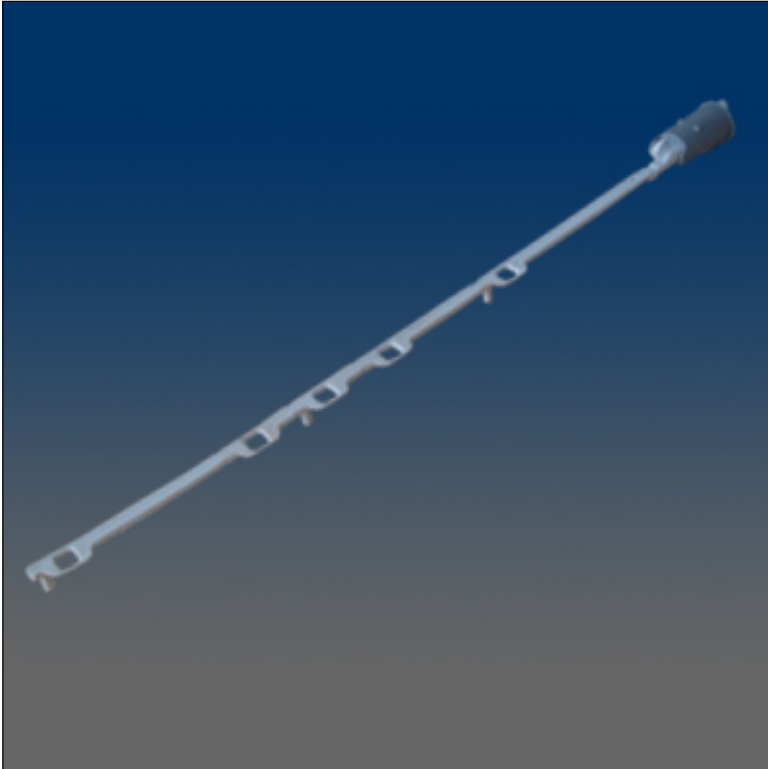

Tilt Latches

www.visionhardware.com

Tilt Latches

Model Number:

7104

Material:

PLASTIC

Description:

Tilt Latch for Lock/Latch Combo, works with 327L/R for vinyl window

Sales Contact:

(800) 220-4756
sales@visionhardware.com

500 Metuchen Road
South Plainfield NJ 07080