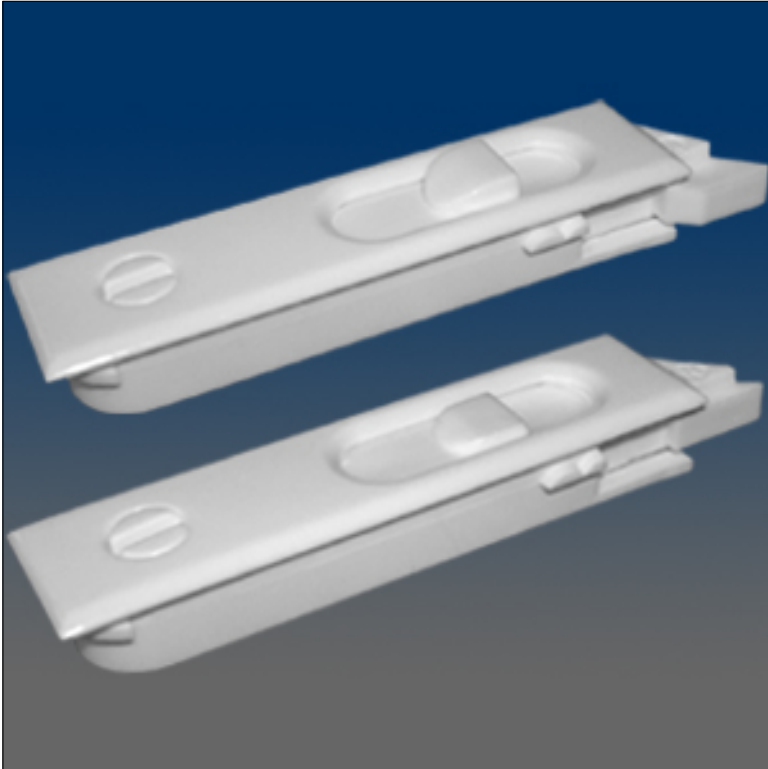

Tilt Latches

www.visionhardware.com

Tilt Latches

Model Number:
2781

Material:
PLASTIC

Description:
Tilt latch, flush mount, ask about button styles, square ended housing, self locking

Sales Contact:
(800) 220-4756
sales@visionhardware.com