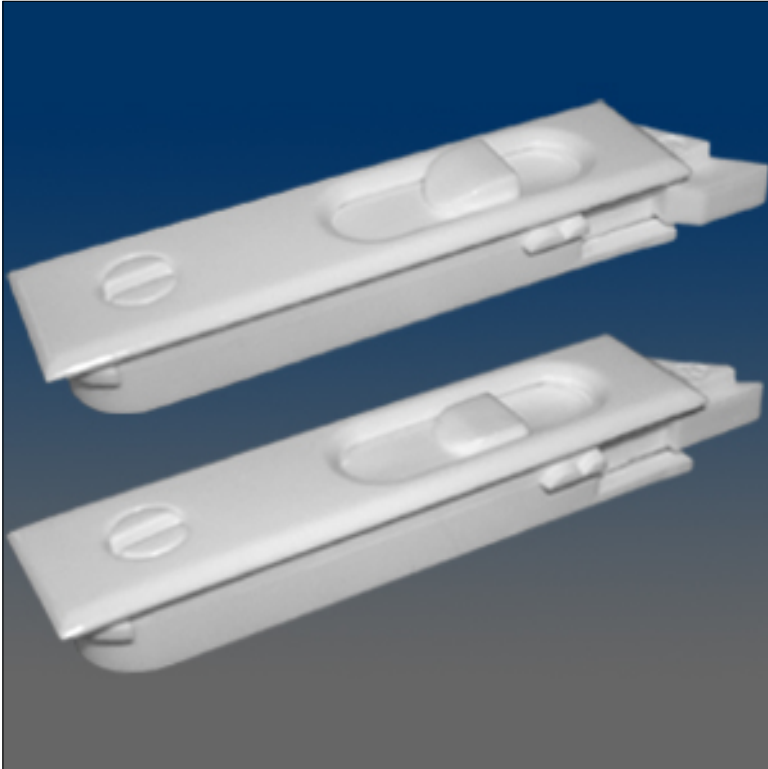

Tilt Latches

www.visionhardware.com

Tilt Latches

Model Number:
2781-LR

Material:
PLASTIC

Description:
tilt latch, slide-in, square end, lockable, inquire about various buttons and offsets, superseded by 7381 series