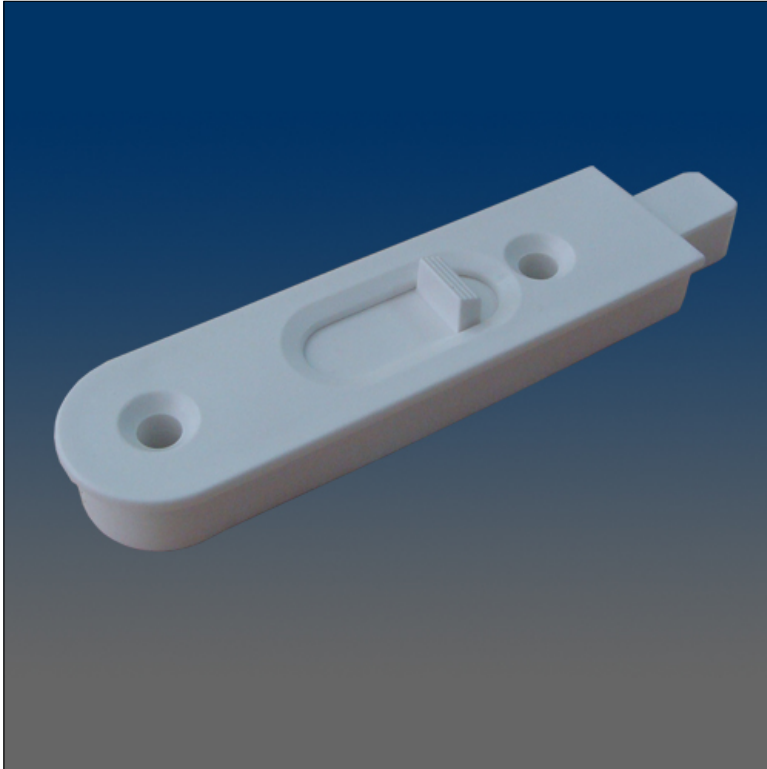

Tilt Latches

www.visionhardware.com

Tilt Latches

Model Number:

7302

Material:

PLASTIC

Description:

Tilt latch, flush mount, non-handed

Sales Contact:

(800) 220-4756
sales@visionhardware.com

500 Metuchen Road
South Plainfield NJ 07080