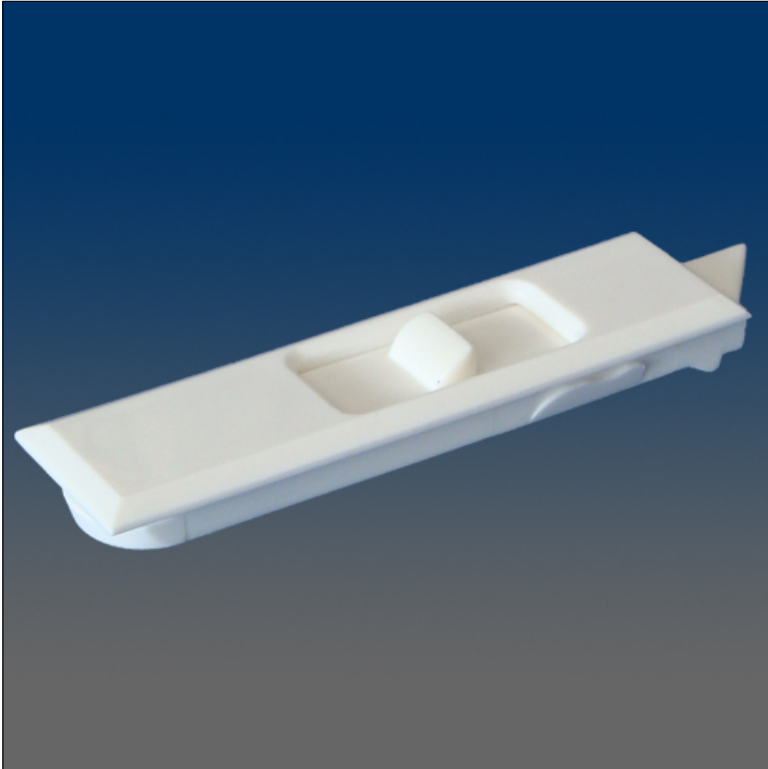

Tilt Latches

www.visionhardware.com

Tilt Latches

Model Number:
2823-LR

Material:
PLASTIC

Description:
tilt latch, shallow body, handed, .144" offset

Sales Contact:
(800) 220-4756
sales@visionhardware.com

500 Metuchen Road
South Plainfield NJ 07080