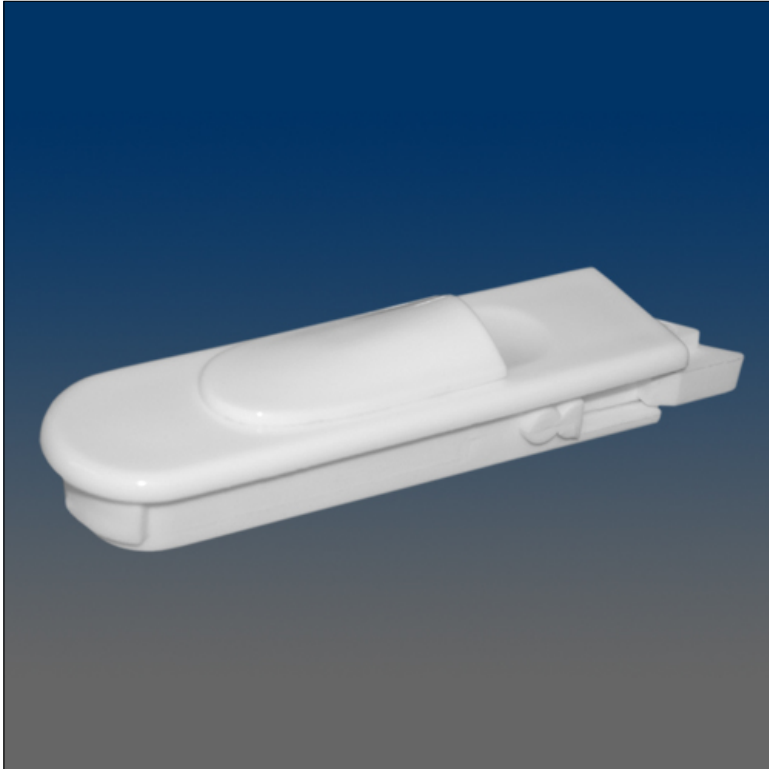

# Tilt Latches

[www.visionhardware.com](http://www.visionhardware.com)

## Tilt Latches

**Model Number:**

2694

**Material:**

PLASTIC

**Description:**

Tilt latch, flush mount, elliptical button, tongue offset "C", special round ended housing, available in left or right handed

**Sales Contact:**