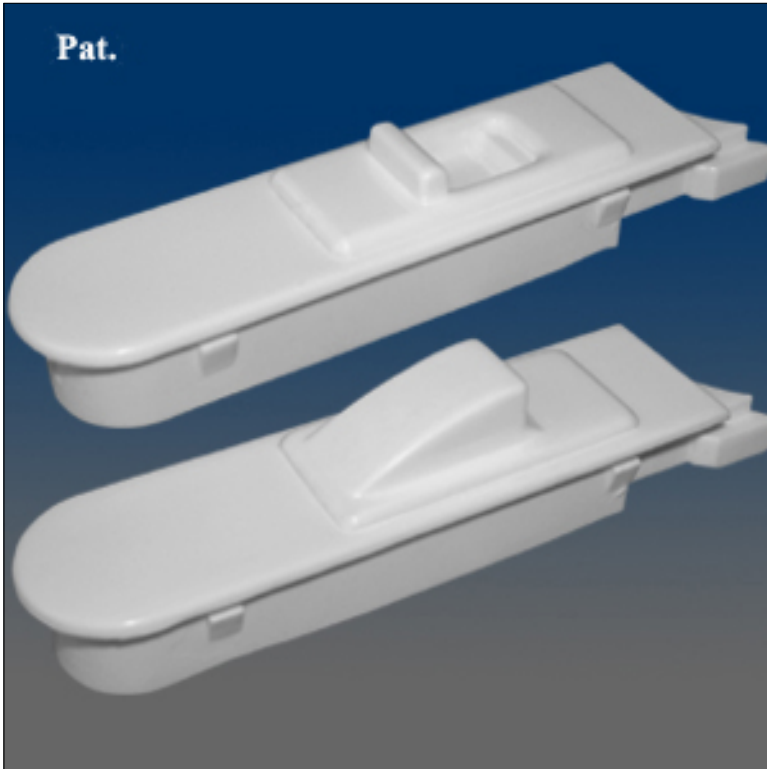

# Tilt Latches

www.visionhardware.com

## Tilt Latches

**Model Number:**

2860

**Material:**

PLASTIC

**Description:**

Tilt latch, flush mount, snap in, ask about button styles, round ended housing

**Sales Contact:**