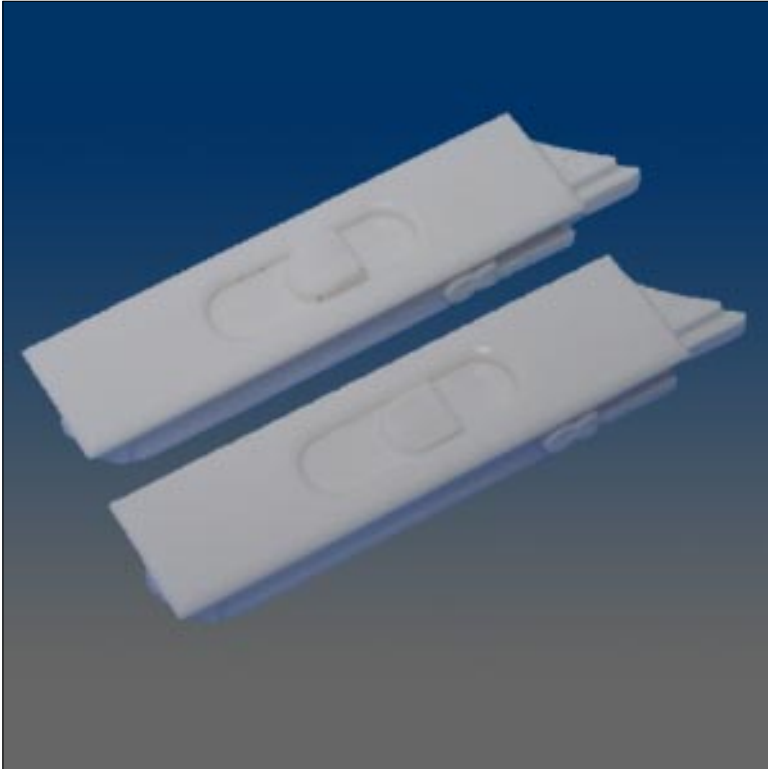

Tilt Latches

www.visionhardware.com

Tilt Latches

Model Number:

2680

Material:

PLASTIC

Description:

Tilt latch, flush mount, square ended housing, inquire about various buttons and offsets, available in left or right handed

Sales Contact:

(800) 220-4756
sales@visionhardware.com

500 Metuchen Road
South Plainfield NJ 07080