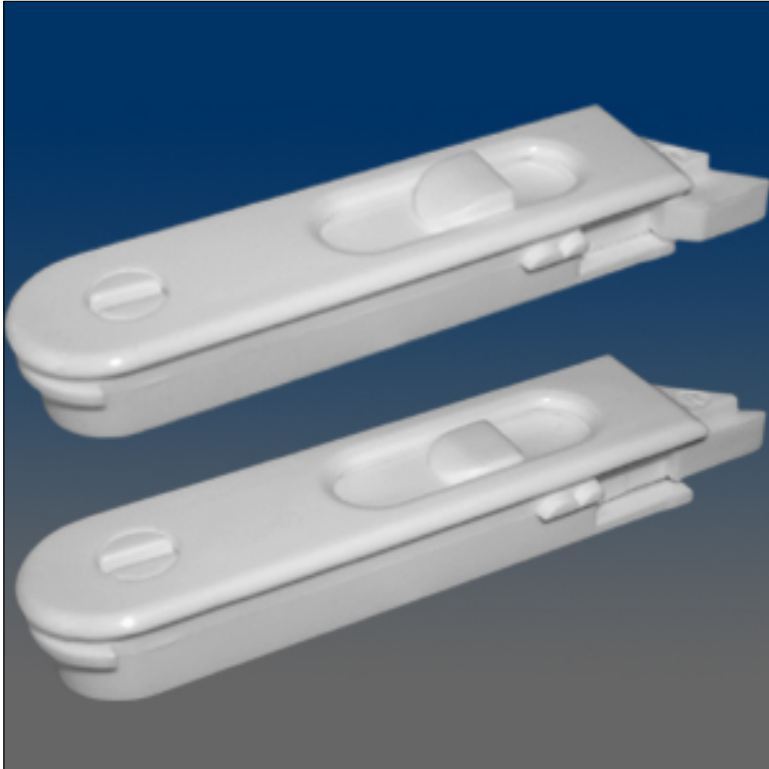

Tilt Latches

www.visionhardware.com

Tilt Latches

Model Number:
2791

Material:
PLASTIC

Description:
Tilt latch, flush mount, ask about button styles, round ended housing, self locking

Sales Contact:
(800) 220-4756
sales@visionhardware.com