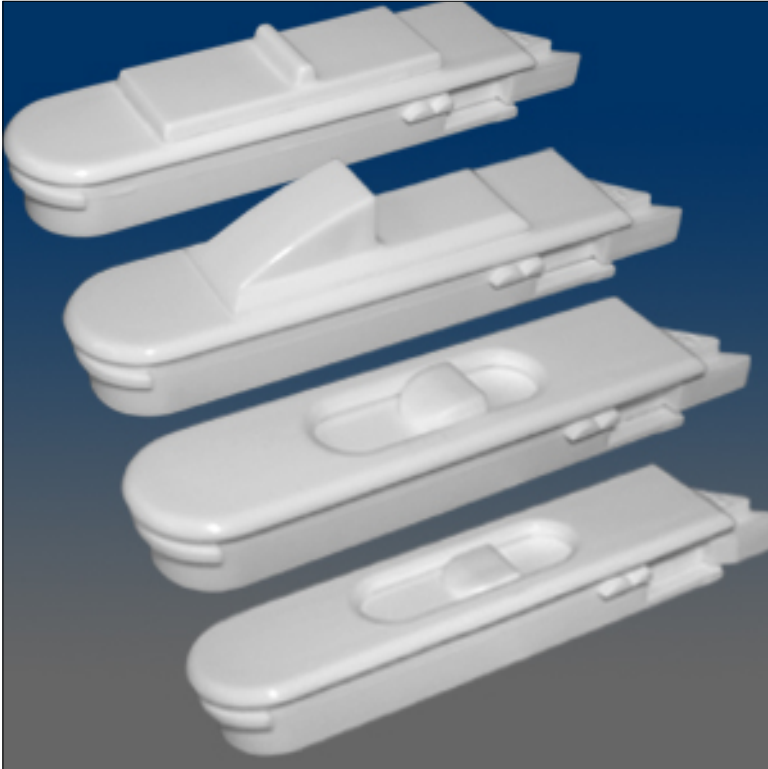

Tilt Latches

www.visionhardware.com

Tilt Latches

Model Number:
2790-LR

Material:
PLASTIC

Description:
tilt latch, slide-in, round end, inquire about various buttons and offsets, superseded by 7390 series

Sales Contact:
(800) 220-4756
sales@visionhardware.com