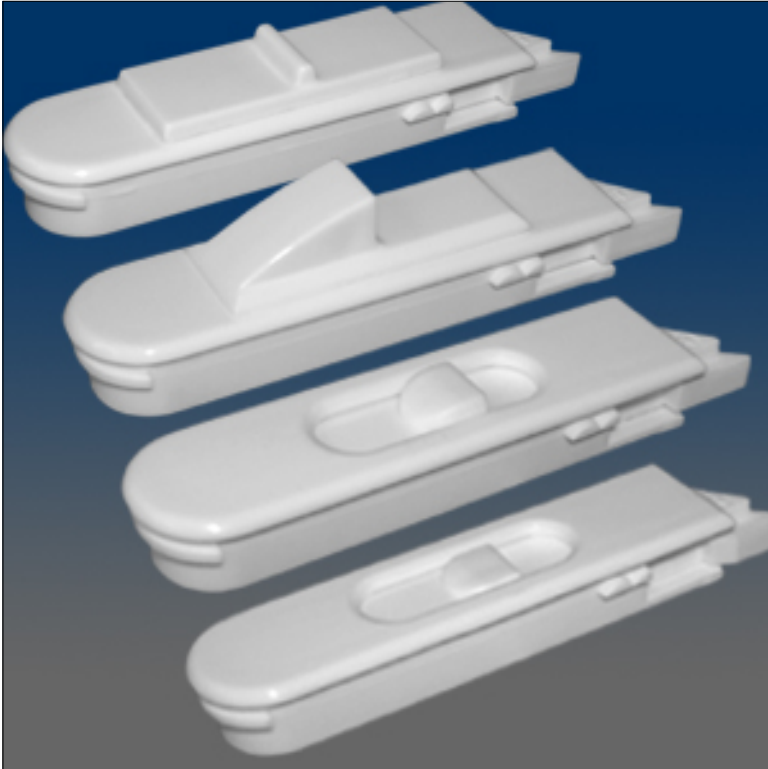

Tilt Latches

www.visionhardware.com

Tilt Latches

Model Number:
2790

Material:
PLASTIC

Description:
Tilt latch, flush mount, button styles shown, round ended housing

Sales Contact:
(800) 220-4756
sales@visionhardware.com