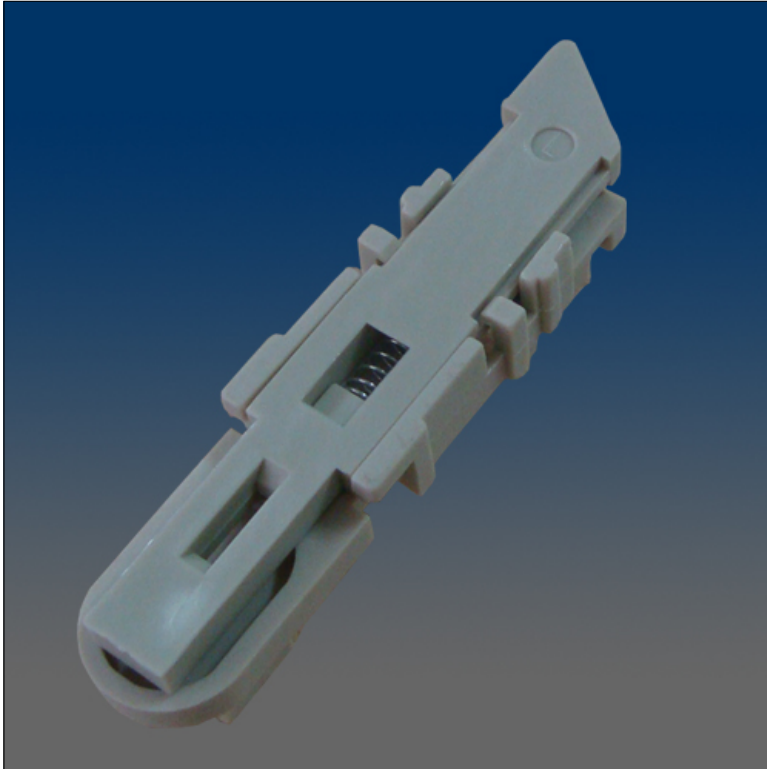

Tilt Latches

www.visionhardware.com

Tilt Latches

Model Number:

2826

Material:

PLASTIC

Description:

Tilt latch, recessed mount, 2820 housing and new tongue

Sales Contact:

(800) 220-4756
sales@visionhardware.com

500 Metuchen Road
South Plainfield NJ 07080