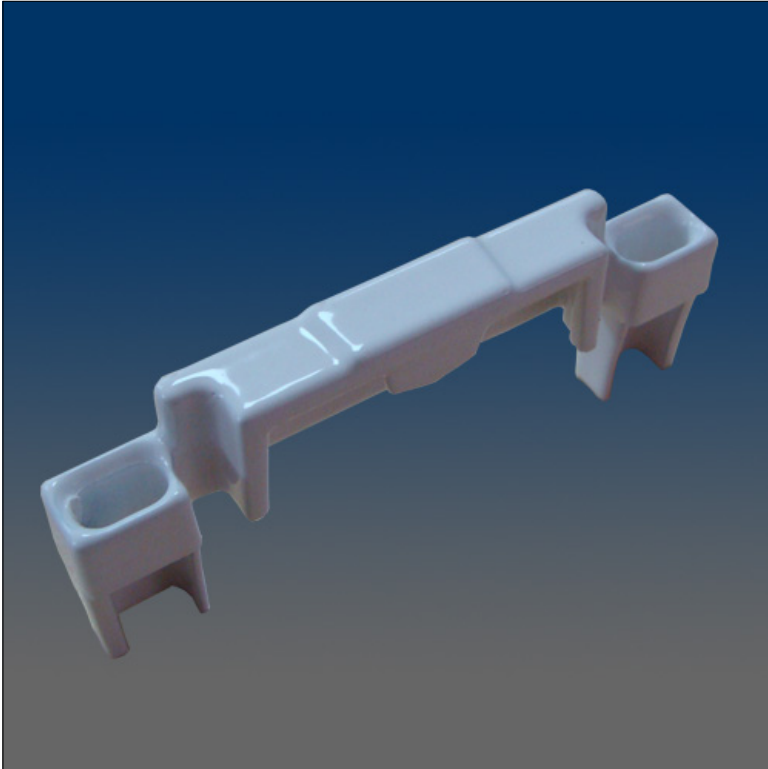

Keepers

www.visionhardware.com

Keepers

Model Number:
8279

Description:
keeper, zinc, w/ legs for grooved rail

Sales Contact:
(800) 220-4756
sales@visionhardware.com

500 Metuchen Road
South Plainfield NJ 07080