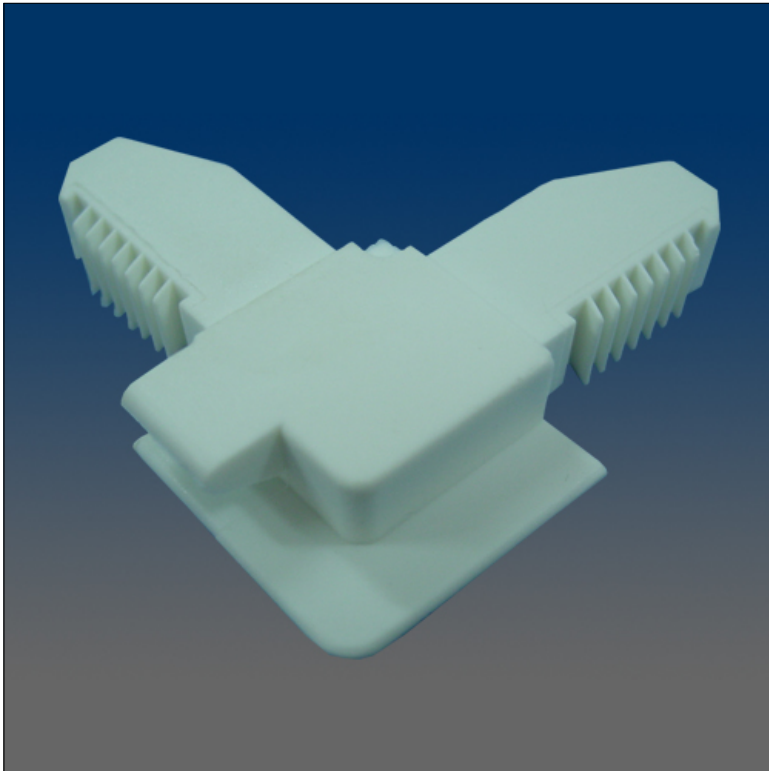

Screen Hardware

www.visionhardware.com

Screen Hardware

Model Number:
1038R

Description:
Screen corner, plastic, flanged, tab, right, match with 1037

Sales Contact:
(800) 220-4756
sales@visionhardware.com

500 Metuchen Road
South Plainfield NJ 07080