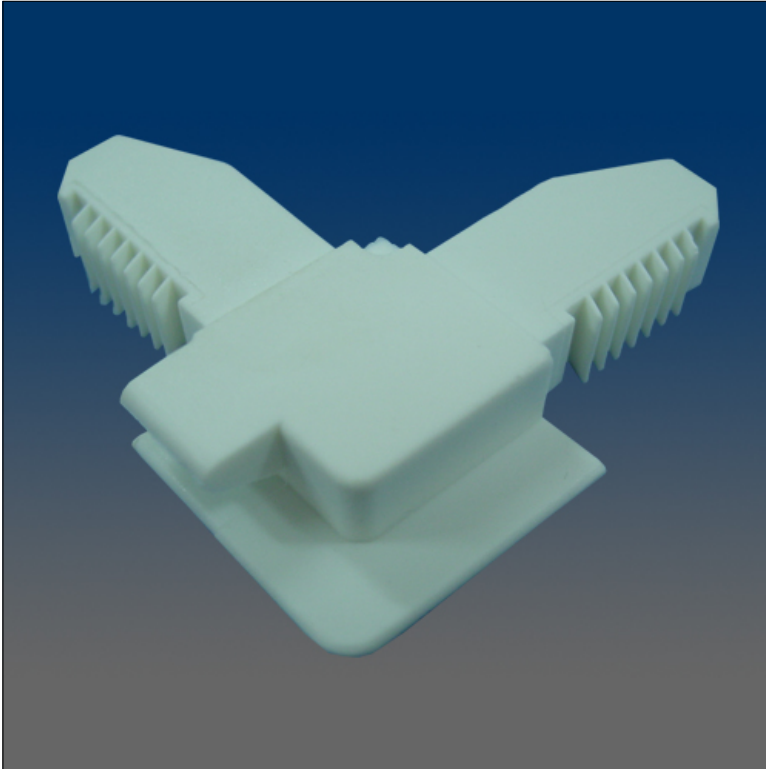

Screen Hardware

www.visionhardware.com

Screen Hardware

Model Number:
1038R

Description:
Screen corner, plastic, flanged, tab, right, match with 1037

Sales Contact:
(800) 220-4756
sales@visionhardware.com

500 Metuchen Road
South Plainfield NJ 07080