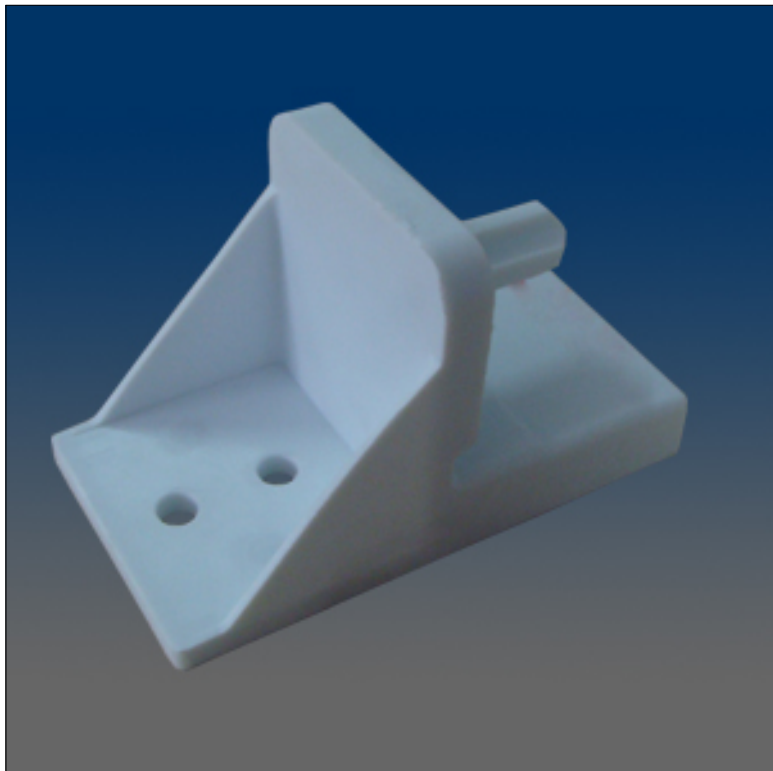

Patio Door

www.visionhardware.com

Patio Door

Model Number:
5126

Description:
Patio door clip

Sales Contact:
(800) 220-4756
sales@visionhardware.com

500 Metuchen Road
South Plainfield NJ 07080