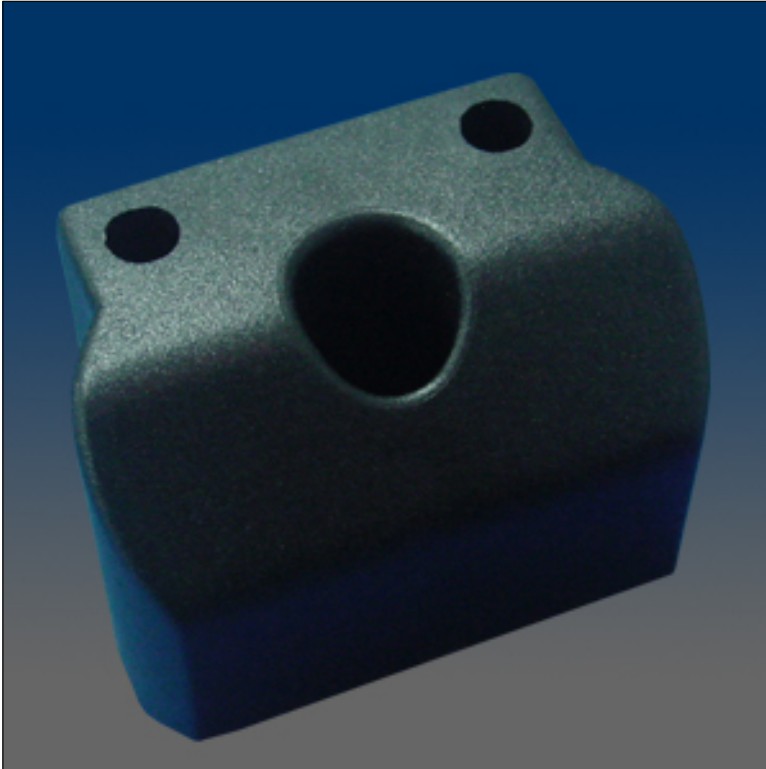

Miscellaneous

www.visionhardware.com

Miscellaneous

Model Number:
2404

Description:
Truck Hardware-End Cap

Sales Contact:
(800) 220-4756
sales@visionhardware.com

500 Metuchen Road
South Plainfield NJ 07080