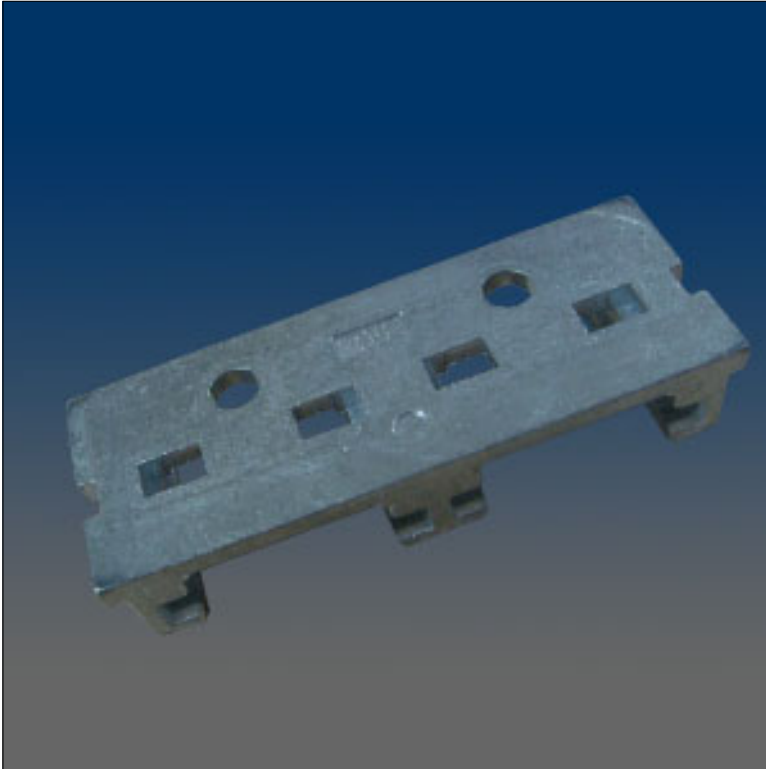

Miscellaneous

www.visionhardware.com

Model Number:
1504

Description:
double gib, zinc

Miscellaneous

Sales Contact:
(800) 220-4756
sales@visionhardware.com

500 Metuchen Road
South Plainfield NJ 07080