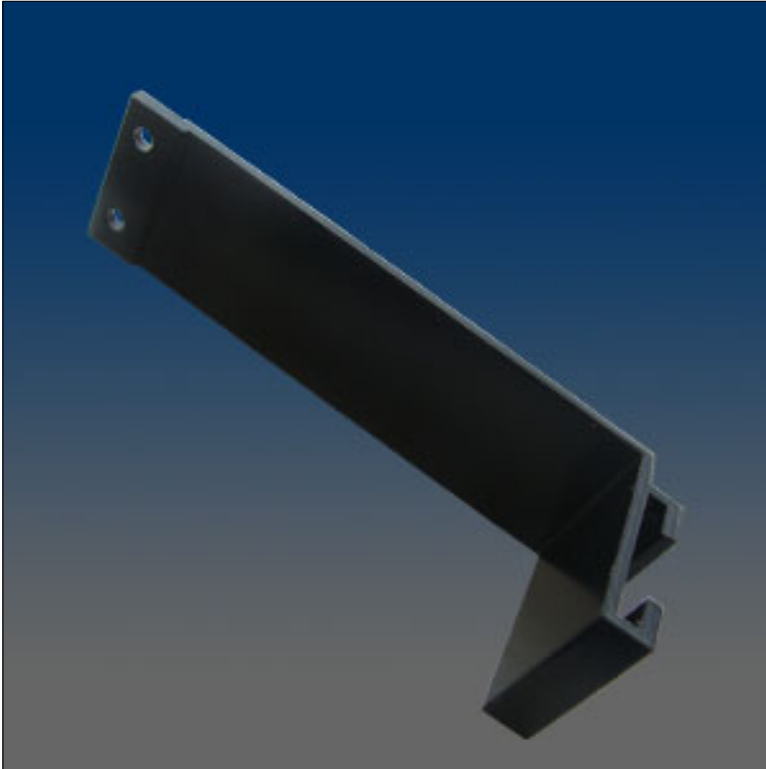

Miscellaneous

www.visionhardware.com

Model Number:
1501

Description:
shelf bracket, aluminum

Miscellaneous

Sales Contact:
(800) 220-4756
sales@visionhardware.com

500 Metuchen Road
South Plainfield NJ 07080