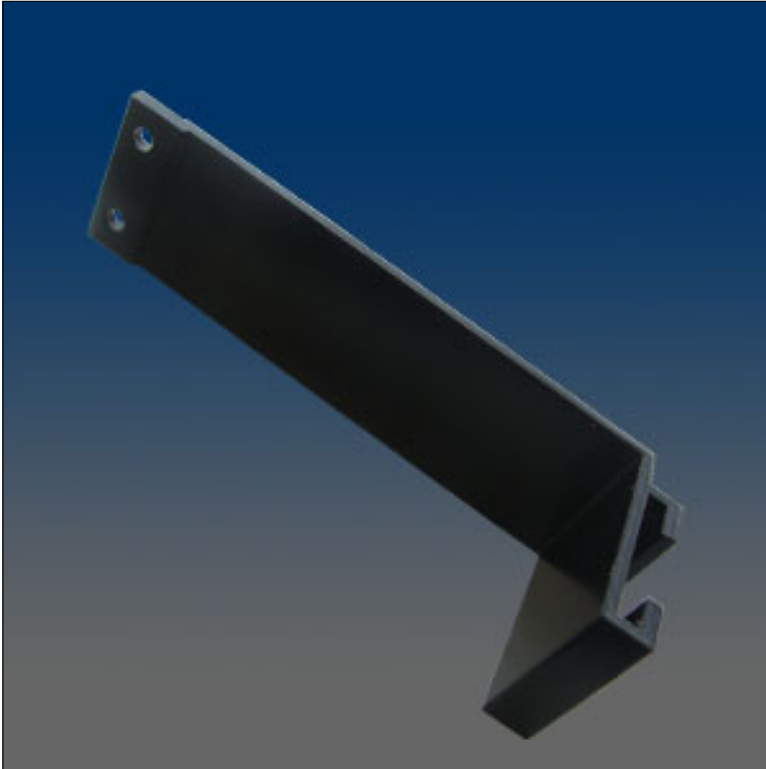

Miscellaneous

www.visionhardware.com

Miscellaneous

Model Number:
1501

Description:
Shelf Bracket

Sales Contact:
(800) 220-4756
sales@visionhardware.com

500 Metuchen Road
South Plainfield NJ 07080