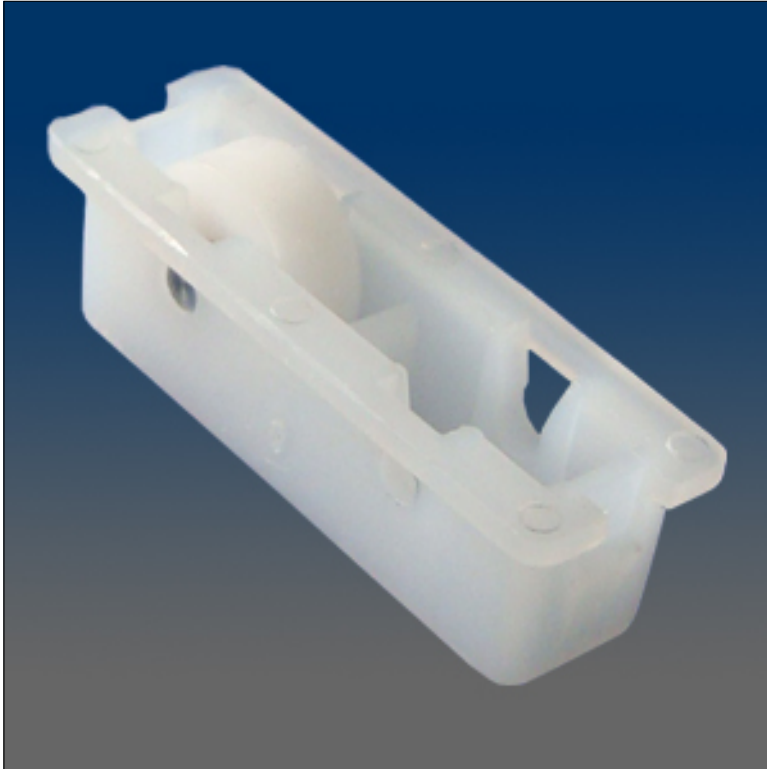

Rollers

www.visionhardware.com

Rollers

Model Number:
1131C

Description:
Roller, single, plastic wheel, stainless steel axle, single roller version of 1132C

Sales Contact:
(800) 220-4756
sales@visionhardware.com