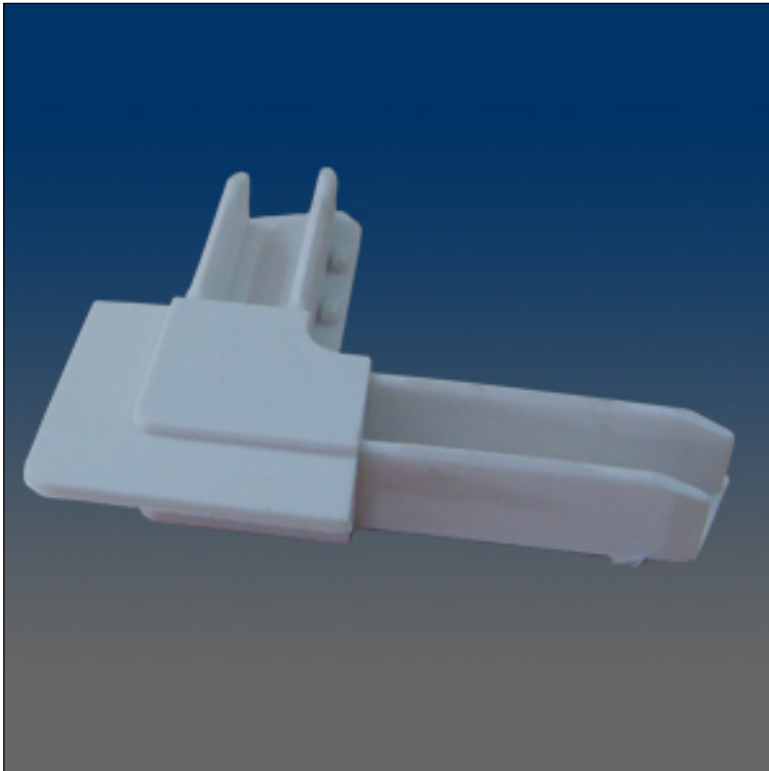

Screen Hardware

www.visionhardware.com

Screen Hardware

Model Number:

10351

Description:

Plastic screen corner in left or right

Sales Contact: