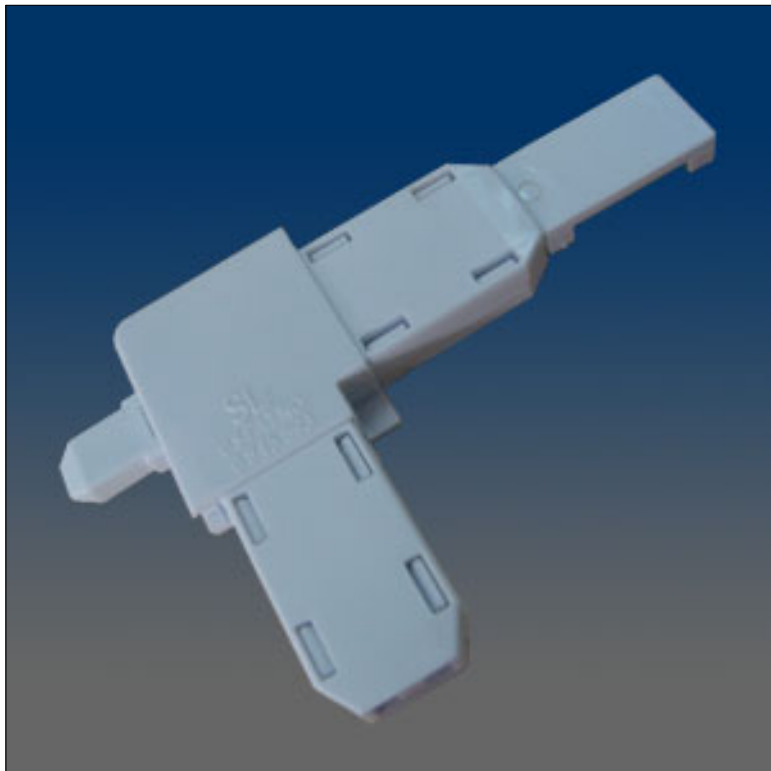

## Screen Hardware

**Model Number:**

10306

**Material:**

PLASTIC

**Description:**

Plastic screen corner with latch

**Sales Contact:**