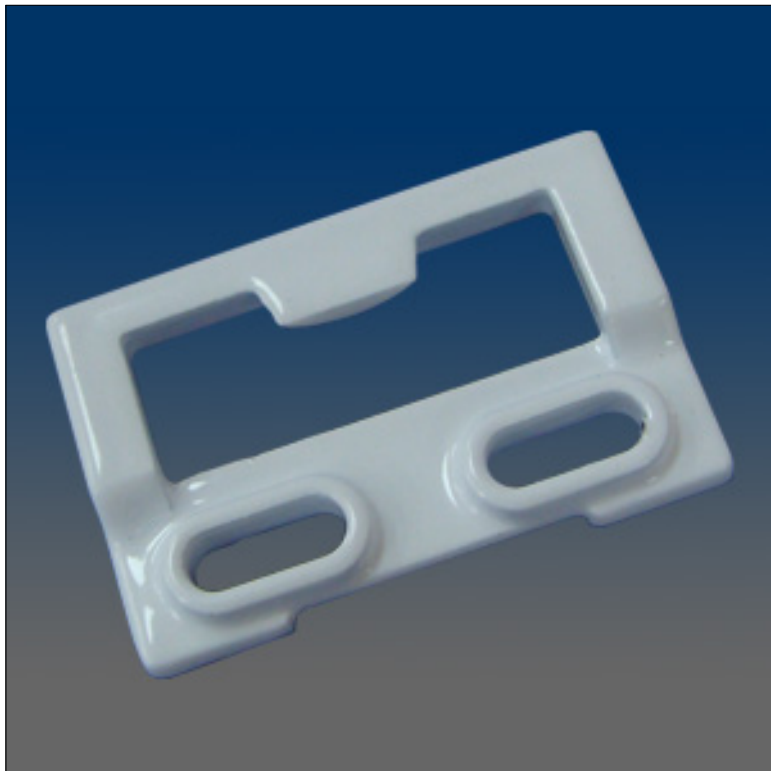

Keepers

www.visionhardware.com

Keepers

Model Number:

9315A

Description:

Face Mount Keeper with slotted hole, 0.749" C/L

Sales Contact: