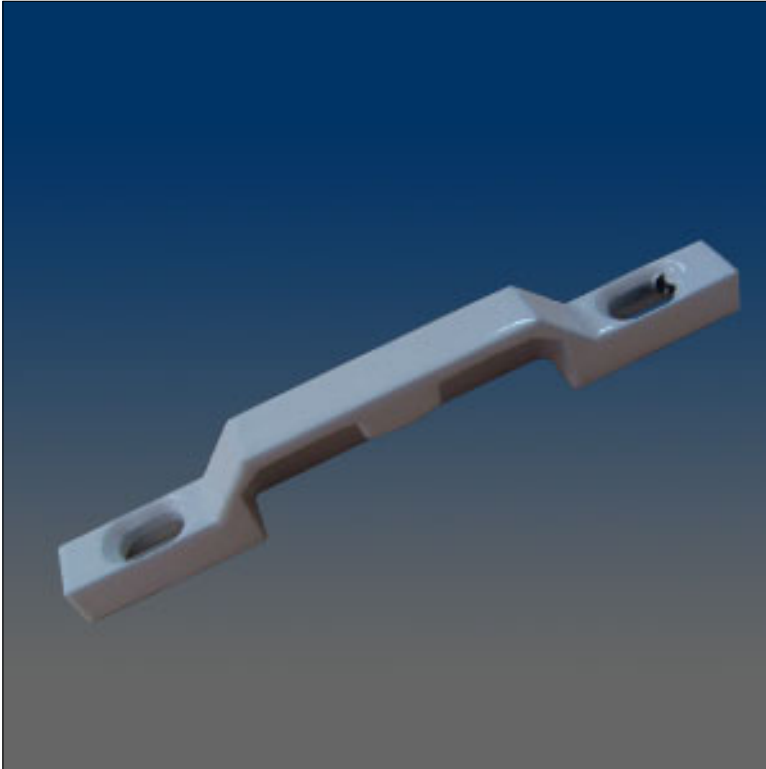

Keepers

www.visionhardware.com

Keepers

Model Number:
8411

Description:
Closed Back Face Mount Keeper, 2.062" C/L

Sales Contact:
(800) 220-4756
sales@visionhardware.com

500 Metuchen Road
South Plainfield NJ 07080