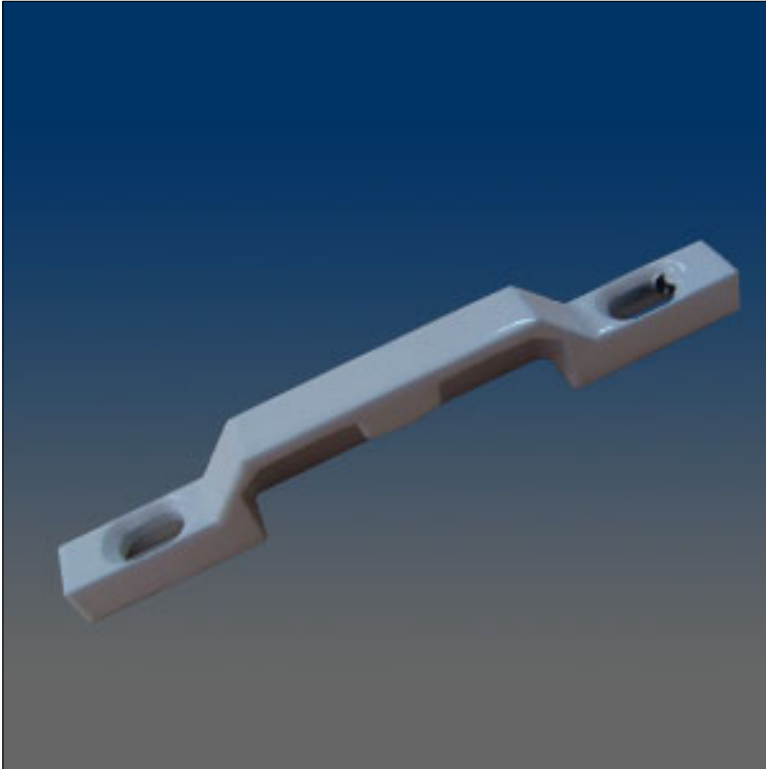

Keepers

www.visionhardware.com

Keepers

Model Number:

8411

Description:

Closed Back Face Mount Keeper, 2.062" C/L

Sales Contact: