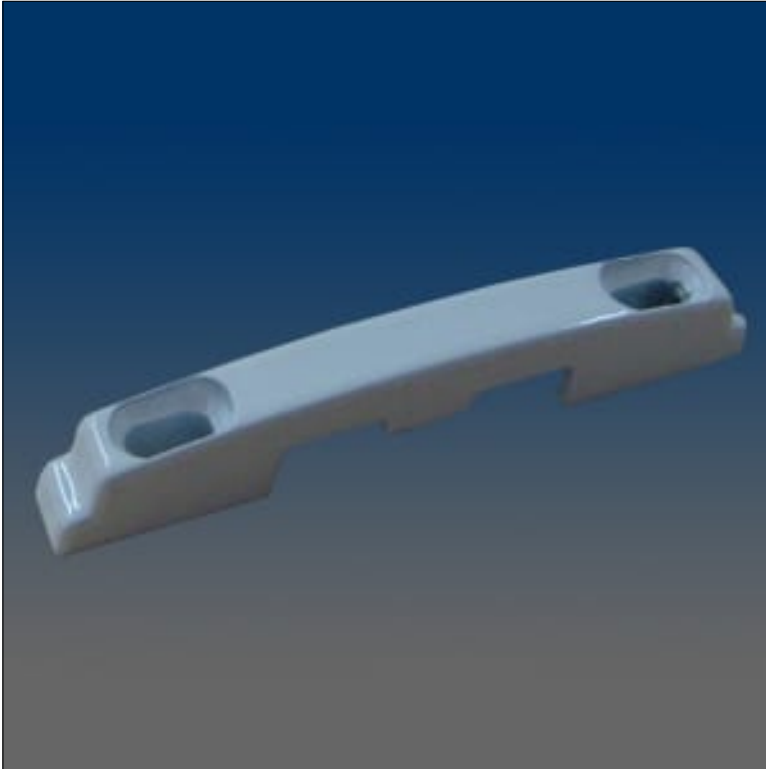

Keepers

www.visionhardware.com

Keepers

Model Number:
8250

Description:
Top Mount Keeper, 1.811" C/L

Sales Contact:
(800) 220-4756
sales@visionhardware.com

500 Metuchen Road
South Plainfield NJ 07080