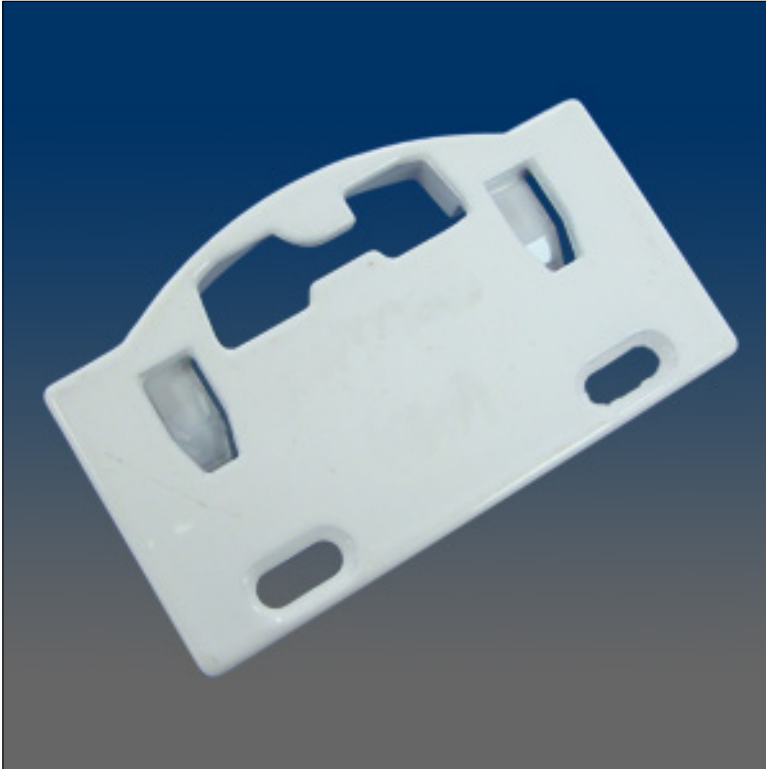

Keepers

www.visionhardware.com

Keepers

Model Number:
8243

Description:
Face Mount Impact Keeper, 1.575" C/L

Sales Contact:
(800) 220-4756
sales@visionhardware.com

500 Metuchen Road
South Plainfield NJ 07080