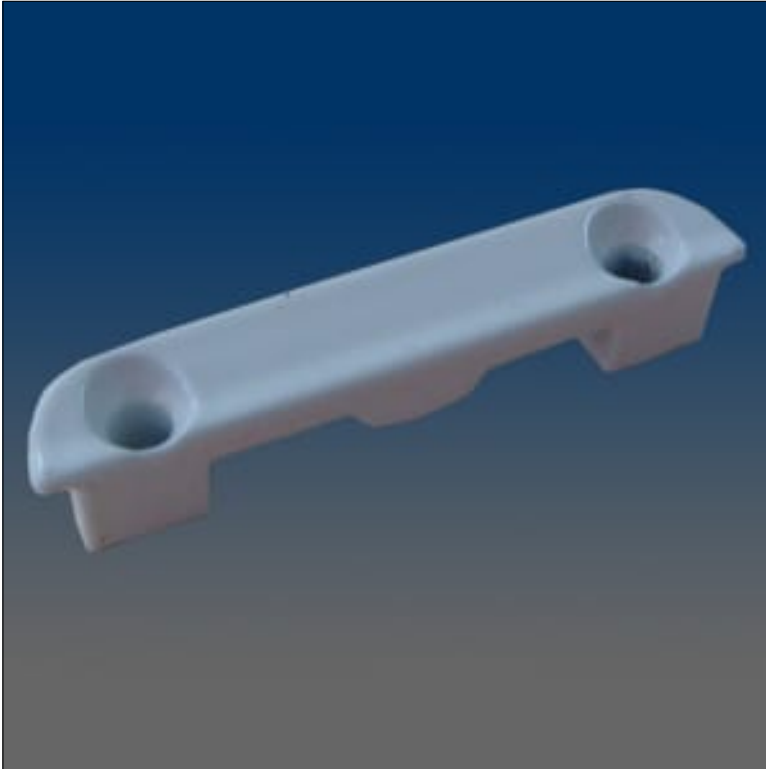

Keepers

www.visionhardware.com

Keepers

Model Number:
8210

Description:
Recessed Keeper 1.624" CL

Sales Contact:
(800) 220-4756
sales@visionhardware.com

500 Metuchen Road
South Plainfield NJ 07080