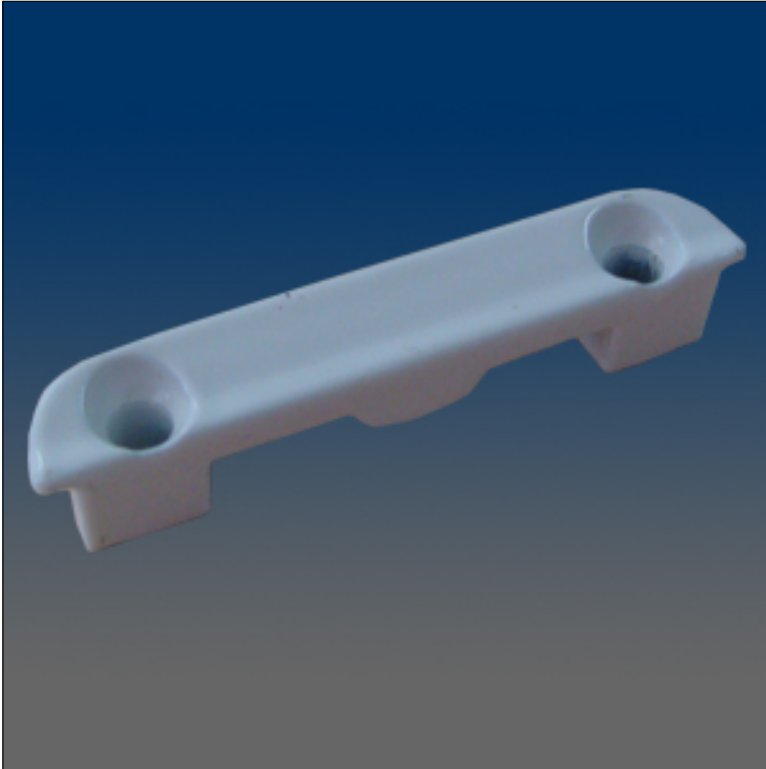

Keepers

www.visionhardware.com

Keepers

Model Number:

8210

Description:

Recessed Keeper 1.624" CL

Sales Contact: