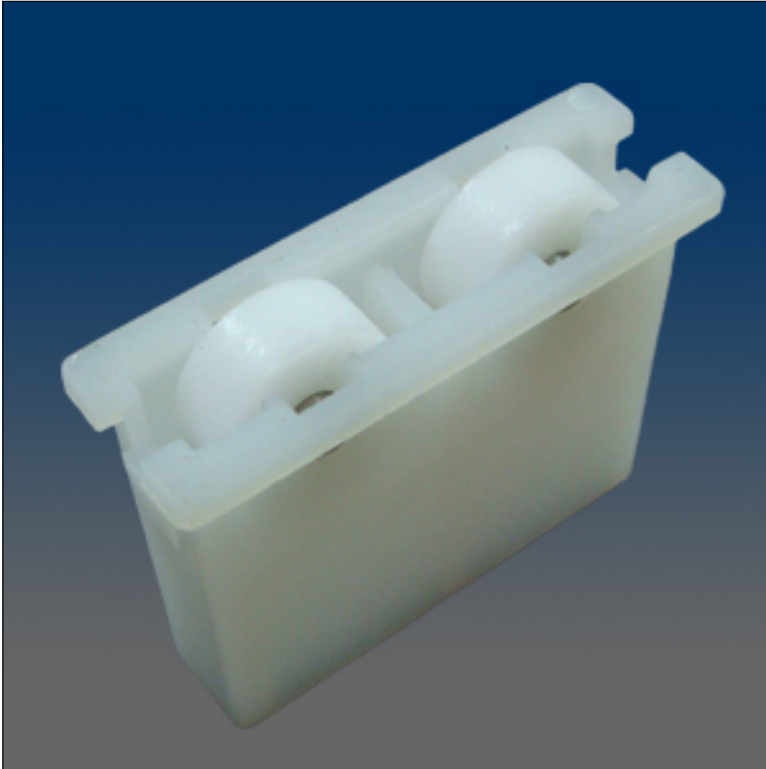

Rollers

www.visionhardware.com

Rollers

Model Number:
1167

Material:
N.A.

Description:
roller, plastic wheel / stainless steel axle, tall housing

Sales Contact:
(800) 220-4756
sales@visionhardware.com

500 Metuchen Road
South Plainfield NJ 07080