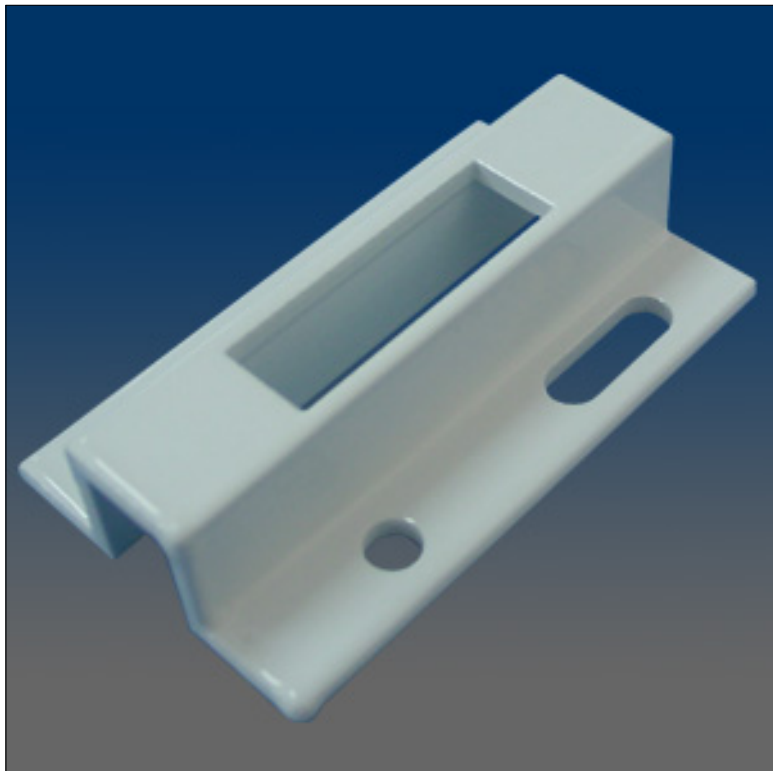

Patio Door

www.visionhardware.com

Patio Door

Model Number:

PM460

Material:

ALUMINUM

Description: