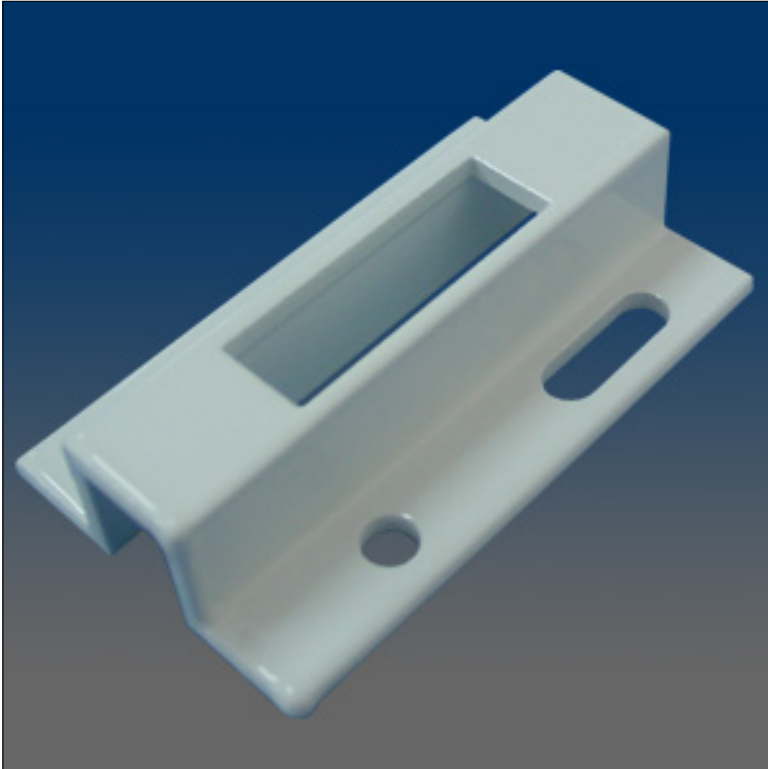

Patio Door

www.visionhardware.com

Patio Door

Model Number:
PM460

Material:
ALUMINUM

Description:
Keeper, aluminum, .6" high, for single point mortise

Sales Contact:
(800) 220-4756
sales@visionhardware.com

500 Metuchen Road
South Plainfield NJ 07080