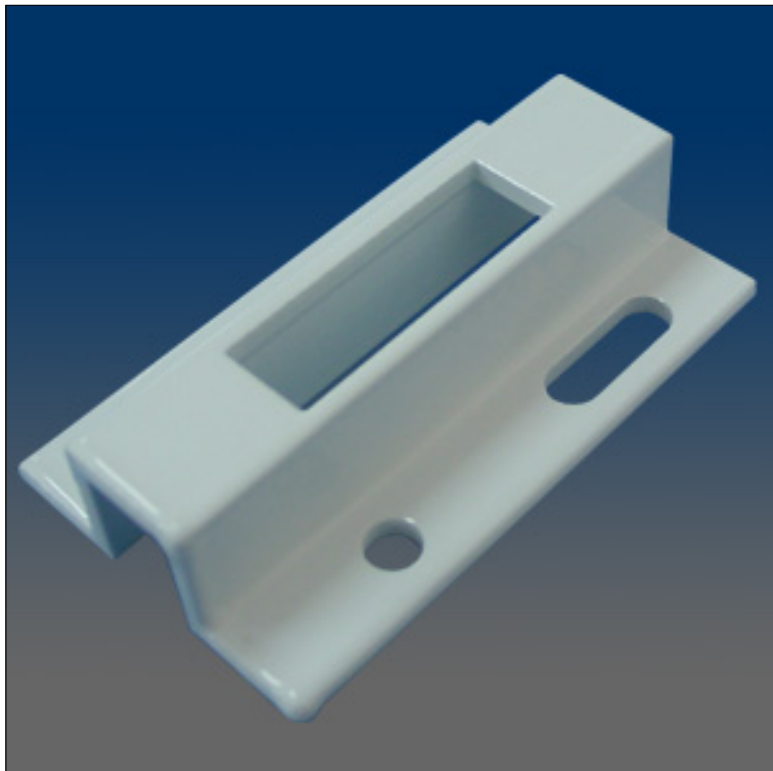

Patio Door

www.visionhardware.com

Patio Door

Model Number:

PM460

Material:

ALUMINUM

Description:

Keeper, aluminum, .6" high, for single point mortise

Sales Contact:

(800) 220-4756

sales@visionhardware.com

500 Metuchen Road
South Plainfield NJ 07080