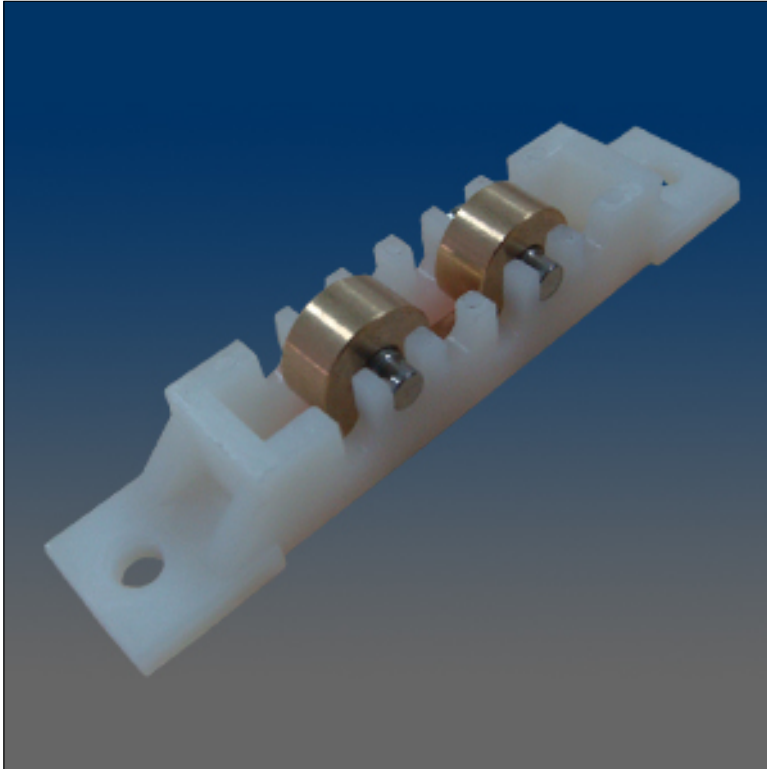

Rollers

www.visionhardware.com

Rollers

Model Number:

1154

Material:

STAINLESS STEEL

Description:

ROLLER, TANDEM, BRASS WHEEL, STAINLESS STEEL AXLE,
MIDDLE NOTCH, 1138-01 HOUSING

Sales Contact:

(800) 220-4756
sales@visionhardware.com

500 Metuchen Road
South Plainfield NJ 07080