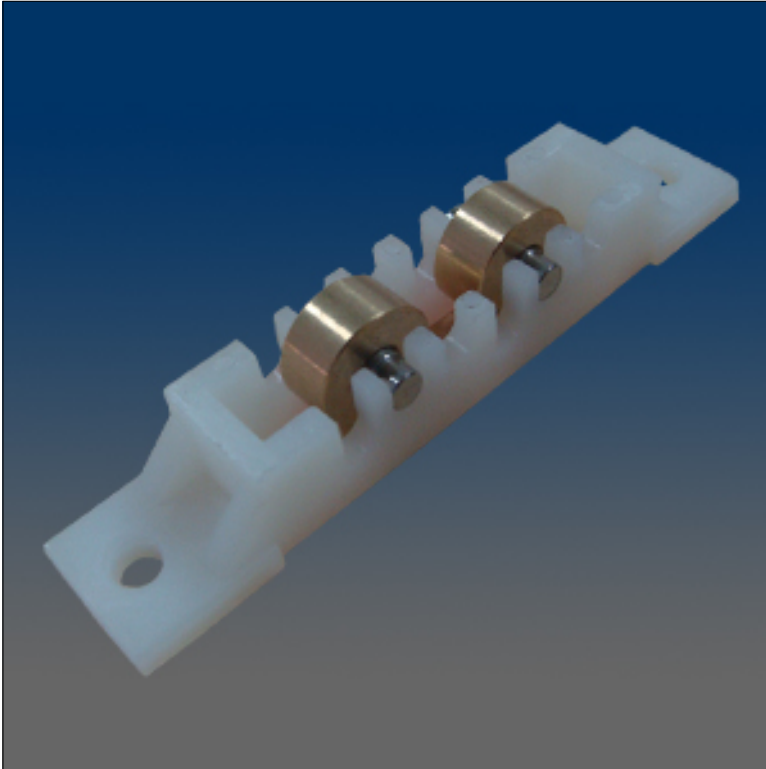

Rollers

www.visionhardware.com

Rollers

Model Number:

1154

Material:

STAINLESS STEEL

Description:

ROLLER, TANDEM, BRASS WHEEL, STAINLESS STEEL AXLE,
MIDDLE NOTCH, 1138-01 HOUSING

Sales Contact:

(800) 220-4756
sales@visionhardware.com

500 Metuchen Road
South Plainfield NJ 07080