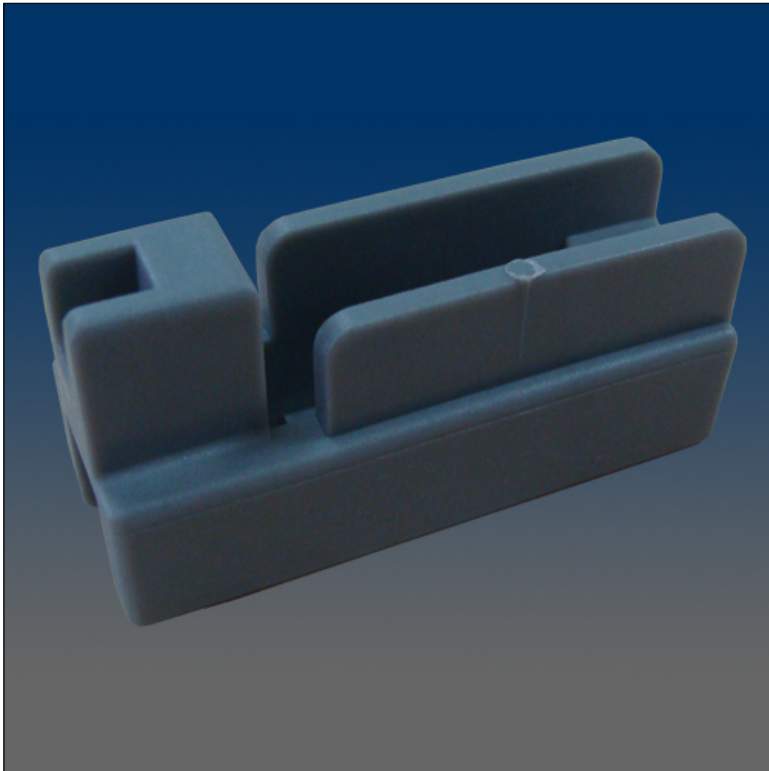

Pivot Bar

www.visionhardware.com

Pivot Bar

Model Number:
2825

Material:
PLASTIC

Description:
Pivot bar bracket

Sales Contact:
(800) 220-4756
sales@visionhardware.com

500 Metuchen Road
South Plainfield NJ 07080