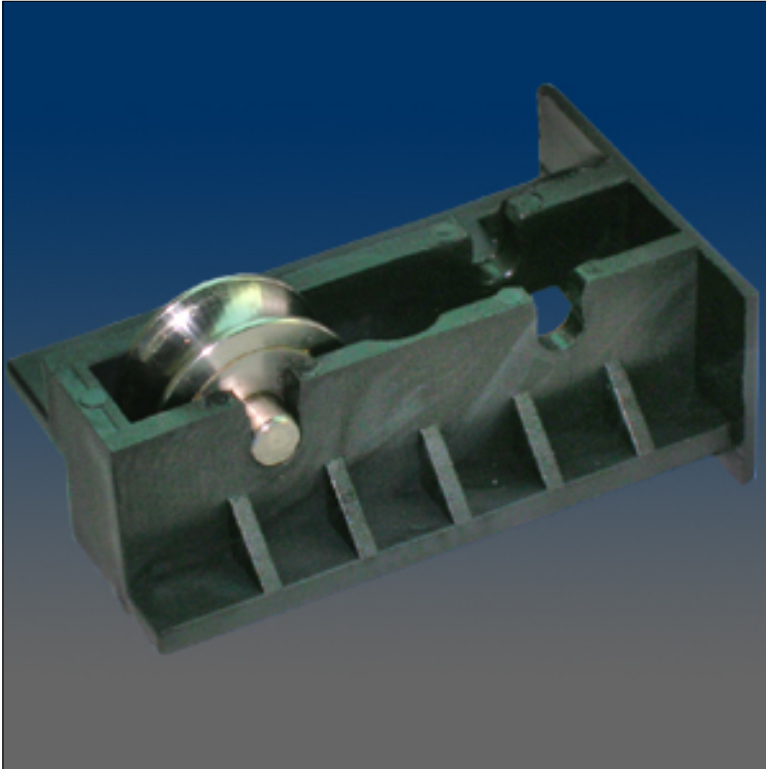

Uncategorized

www.visionhardware.com

Uncategorized

Model Number:
1139

Description:
ROLLER,SINGLE,PLASTIC HOUSING,STAINLESS STEEL
BEARING,LEFT(BLACK)

Sales Contact:
(800) 220-4756
sales@visionhardware.com

500 Metuchen Road
South Plainfield NJ 07080