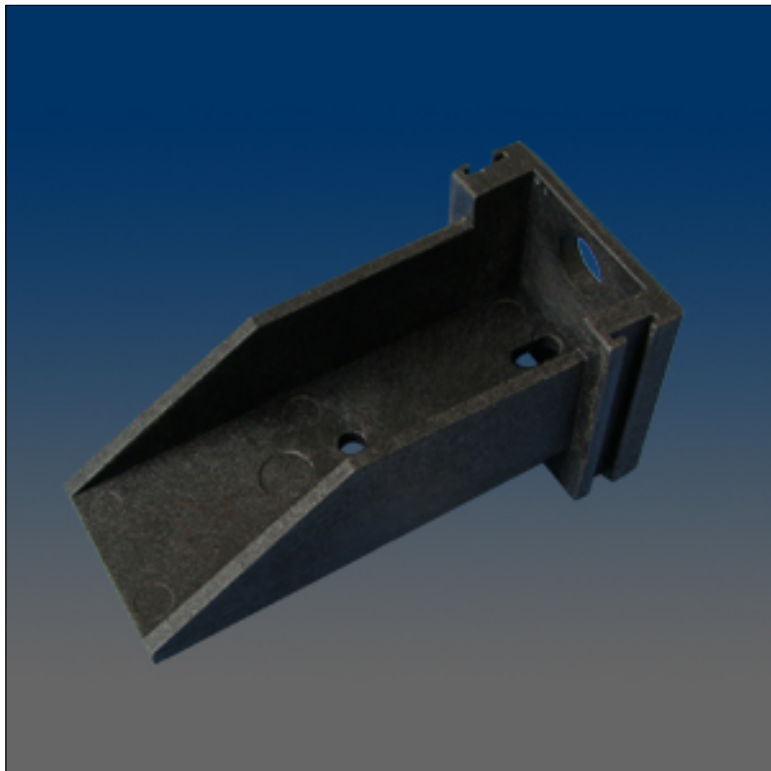

Patio Door

www.visionhardware.com

Patio Door

Model Number:

PR2001

Material:

PLASTIC

Description: